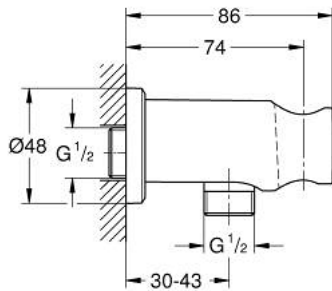

26 658 A00 RAINSHOWER SHOWER OUTLET ELBOW 1/2" WITH HOLDER

PRODUCT DESCRIPTION

- Colour: hard graphite
- with round escutcheon
- Ø 48 mm
- male connection thread 1/2"
- metal body
- protected against backflow
- GROHE LongLife finish

26 658 A00 RAINSHOWER SHOWER OUTLET ELBOW 1/2" WITH HOLDER

SPARE PARTS, November 2022 – now

1: Non-return valve (Spare part-nr. 08565000)