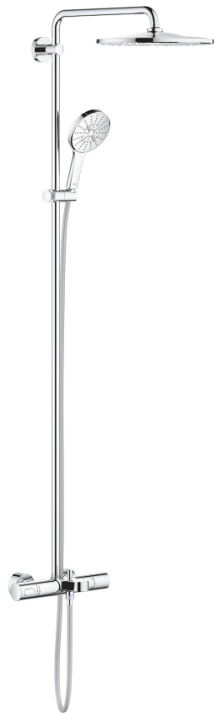

## 26 657 000 RAINSHOWER SMARTACTIVE 310 SHOWER SYSTEM WITH BATH SAFETY MIXER FOR WALL MOUNTING

### PRODUCT DESCRIPTION

- Colour: chrome
- horizontal swivable 450 mm shower arm
- exposed Safety Mixer with Aquadimmer function
- head shower Rainshower Mono 310
- maximum flow rate (at 3 bar): 7.5 l/min
- with ball joint
- bath inlet
- separate diverter for hand shower
- hand shower Rainshower SmartActive 130
- maximum flow rate (at 3 bar): 8.5 l/min
- adjustable in height with gliding element
- Silverflex shower hose 1750 mm
- maximum flow rate system (at 3 bar): 8.5 l/min (without bath inlet)
- GROHE TurboStat - compact cartridge with wax thermoelement
- GROHE EcoJoy - less water, perfect flow
- GROHE SafeStop - safety button at 38°C
- GROHE SafeStop Plus - optional temperature limiter at 43°C included
- GROHE CoolTouch - no risk of scalding
- GROHE DreamSpray - perfect spray pattern
- GROHE SmartTip showering spray selection via push of a ring
- GROHE LongLife finish
- Flexible Installation - 1 adjustable bracket for existing drill holes
- GROHE SpeedClean - effortless limescale removal
- Inner WaterGuide - inner insulation for surface protection
- minimum flow rate 5 l/min.