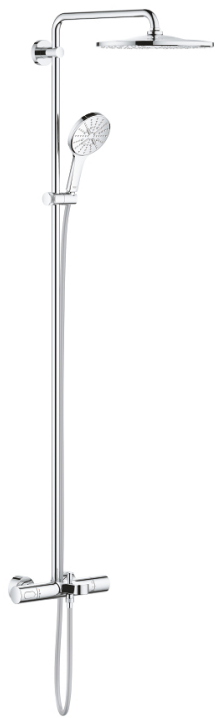

26 657 000 RAINSHOWER SMARTACTIVE 310 SHOWER SYSTEM WITH BATH SAFETY MIXER FOR WALL MOUNTING

PRODUCT DESCRIPTION

- Colour: chrome
- horizontal swivable 450 mm shower arm
- exposed Safety Mixer with Aquadimmer function
- head shower Rainshower Mono 310
- maximum flow rate (at 3 bar): 7.5 l/min
- with ball joint
- bath inlet
- separate diverter for hand shower
- hand shower Rainshower SmartActive 130
- maximum flow rate (at 3 bar): 8.5 l/min
- adjustable in height with gliding element
- Silverflex shower hose 1750 mm
- AquaCalibrator limits maximum flow rate of system (at 3 bar): 8.5 l/min
- GROHE TurboStat - compact cartridge with wax thermoelement
- GROHE EcoJoy - less water, perfect flow
- GROHE SafeStop - safety button at 38°C
- GROHE SafeStop Plus - optional temperature limiter at 43°C included
- GROHE CoolTouch - no risk of scalding
- GROHE DreamSpray - perfect spray pattern
- GROHE SmartTip showering spray selection via push of a ring
- GROHE LongLife finish
- Flexible Installation - 1 adjustable bracket for existing drill holes
- GROHE SpeedClean - effortless limescale removal
- Inner WaterGuide - inner insulation for surface protection
- minimum flow rate 5 l/min.