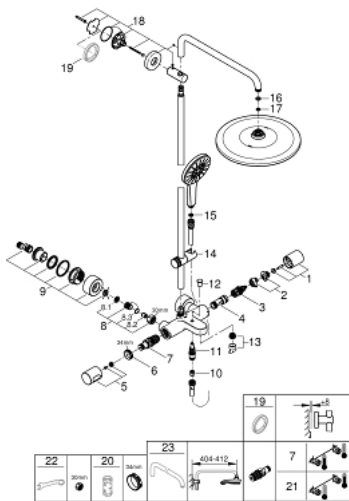

### PRODUCT DESCRIPTION

- Colour: chrome
- horizontal swivable 450 mm shower arm
- exposed Safety Mixer with Aquadimmer function
- head shower Rainshower Mono 310
- maximum flow rate (at 3 bar): 7.5 l/min
- with ball joint
- bath inlet
- separate diverter for hand shower
- hand shower Rainshower SmartActive 130
- maximum flow rate (at 3 bar): 8.5 l/min
- adjustable in height with gliding element
- Silverflex shower hose 1750 mm
- maximum flow rate system (at 3 bar): 8.5 l/min (without bath inlet)
- GROHE TurboStat - compact cartridge with wax thermoelement
- GROHE EcoJoy - less water, perfect flow
- GROHE SafeStop - safety button at 38°C
- GROHE SafeStop Plus - optional temperature limiter at 43°C included
- GROHE CoolTouch - no risk of scalding
- GROHE DreamSpray - perfect spray pattern
- GROHE SmartTip showering spray selection via push of a ring
- GROHE LongLife finish
- Flexible Installation - 1 adjustable bracket for existing drill holes
- GROHE SpeedClean - effortless limescale removal
- Inner WaterGuide - inner insulation for surface protection
- minimum flow rate 5 l/min.