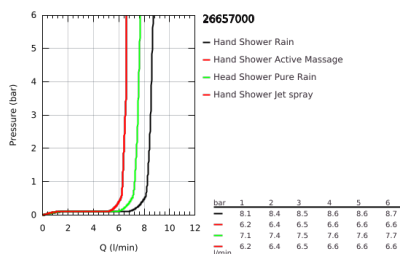

26 657 000 RAINSHOWER SMARTACTIVE 310 SHOWER SYSTEM WITH BATH SAFETY MIXER FOR WALL MOUNTING

PRODUCT DESCRIPTION

- Colour: chrome
- horizontal swivable 450 mm shower arm
- exposed Safety Mixer with Aquadimmer function
- head shower Rainshower Mono 310
- maximum flow rate (at 3 bar): 7.5 l/min
- with ball joint
- bath inlet
- separate diverter for hand shower
- hand shower Rainshower SmartActive 130
- maximum flow rate (at 3 bar): 8.5 l/min
- adjustable in height with gliding element
- Silverflex shower hose 1750 mm
- AquaCalibrator limits maximum flow rate of system (at 3 bar): 8.5 l/min
- GROHE TurboStat - compact cartridge with wax thermoelement
- GROHE EcoJoy - less water, perfect flow
- GROHE SafeStop - safety button at 38°C
- GROHE SafeStop Plus - optional temperature limiter at 43°C included
- GROHE CoolTouch - no risk of scalding
- GROHE DreamSpray - perfect spray pattern
- GROHE SmartTip showering spray selection via push of a ring
- GROHE LongLife finish
- Flexible Installation - 1 adjustable bracket for existing drill holes
- GROHE SpeedClean - effortless limescale removal
- Inner WaterGuide - inner insulation for surface protection
- minimum flow rate 5 l/min.