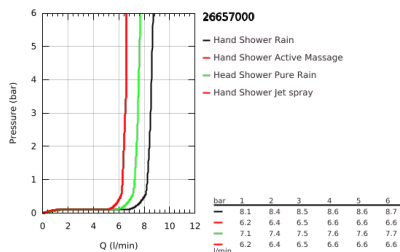

## 26 657 000 RAINSHOWER SMARTACTIVE 310 SHOWER SYSTEM WITH BATH SAFETY MIXER FOR WALL MOUNTING

### PRODUCT DESCRIPTION

- Colour: chrome
- horizontal swivable 450 mm shower arm
- exposed Safety Mixer with Aquadimmer function
- head shower Rainshower Mono 310
- maximum flow rate (at 3 bar): 7.5 l/min
- with ball joint
- bath inlet
- separate diverter for hand shower
- hand shower Rainshower SmartActive 130
- maximum flow rate (at 3 bar): 8.5 l/min
- adjustable in height with gliding element
- Silverflex shower hose 1750 mm
- maximum flow rate system (at 3 bar): 8.5 l/min (without bath inlet)
- GROHE TurboStat - compact cartridge with wax thermoelement
- GROHE EcoJoy - less water, perfect flow
- GROHE SafeStop - safety button at 38°C
- GROHE SafeStop Plus - optional temperature limiter at 43°C included
- GROHE CoolTouch - no risk of scalding
- GROHE DreamSpray - perfect spray pattern
- GROHE SmartTip showering spray selection via push of a ring
- GROHE LongLife finish
- Flexible Installation - 1 adjustable bracket for existing drill holes
- GROHE SpeedClean - effortless limescale removal
- Inner WaterGuide - inner insulation for surface protection
- minimum flow rate 5 l/min.