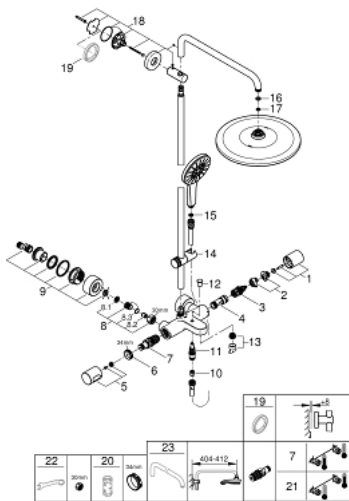

26 657 000 RAINSHOWER SMARTACTIVE 310 SHOWER SYSTEM WITH BATH SAFETY MIXER FOR WALL MOUNTING

SPARE PARTS, August 2018 – March 2021

- 1: Aquadimmer handle (Spare part-nr. 47804000)
- 2: Stop (Spare part-nr. 47723000)
- 3: Aquadimmer (Spare part-nr. 12433000)
- 4: Water flow (Spare part-nr. 47751000)
- 5: Temperature scale handle (Spare part-nr. 47811000)
- 6: Fitting ring (Spare part-nr. 47743000)
- 7: Thermostatic compact cartridge 1/2" (Spare part-nr. 47439000)
- 8: Non-return valve (Spare part-nr. 47189000)
- 8.1: Dirt strainer (Spare part-nr. 0726400M)
- 8.2: Non-return valve (Spare part-nr. 08565000)
- 8.3: O-ring $\varnothing 17 \times \varnothing 2$ (Spare part-nr. 0305500M)
- 9: S-union (Spare part-nr. 12693000)
- 10: Non-return valve (Spare part-nr. 08565000)
- 11: Diverter (Spare part-nr. 65655000)
- 12: Diverter knob (Spare part-nr. 65648000)
- 13: Mousseur (Spare part-nr. 13926000)
- 14: Glider (Spare part-nr. 48424000)
- 15: Dirt strainer (Spare part-nr. 0700200M)
- 16: Fibre seal dia. $\varnothing 18.5 \times \varnothing 12 \times 2$ (Spare part-nr. 0138900M)
- 17: Dirt strainer (Spare part-nr. 48007000)
- 18: Shower bar holder (Spare part-nr. 48279000)
- 19: Compensation disc (Spare part-nr. 27180000)*
- 20: Socket Spanner (Spare part-nr. 19332000)*
- 21: GROHE TurboStat cartridge 1/2" (Spare part-nr. 47175000)*
- 22: Special spanner (Spare part-nr. 19377000)*
- 23: Shower arm for shower systems (Spare part-nr. 14047000)*

* Optional accessories