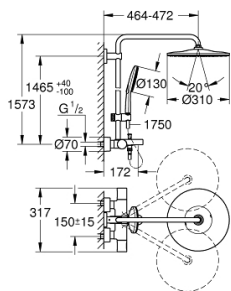

26 657 000 RAINSHOWER SMARTACTIVE 310 SHOWER SYSTEM WITH BATH SAFETY MIXER FOR WALL MOUNTING

PRODUCT DESCRIPTION

- Colour: chrome
- horizontal swivable 450 mm shower arm
- exposed Safety Mixer with Aquadimmer function
- head shower Rainshower Mono 310
- maximum flow rate (at 3 bar): 7.5 l/min
- with ball joint
- bath inlet
- separate diverter for hand shower
- hand shower Rainshower SmartActive 130
- maximum flow rate (at 3 bar): 8.5 l/min
- adjustable in height with gliding element
- Silverflex shower hose 1750 mm
- AquaCalibrator limits maximum flow rate of system (at 3 bar): 8.5 l/min
- GROHE TurboStat - compact cartridge with wax thermoelement
- GROHE EcoJoy - less water, perfect flow
- GROHE SafeStop - safety button at 38°C
- GROHE SafeStop Plus - optional temperature limiter at 43°C included
- GROHE CoolTouch - no risk of scalding
- GROHE DreamSpray - perfect spray pattern
- GROHE SmartTip showering spray selection via push of a ring
- GROHE LongLife finish
- Flexible Installation - 1 adjustable bracket for existing drill holes
- GROHE SpeedClean - effortless limescale removal
- Inner WaterGuide - inner insulation for surface protection
- minimum flow rate 5 l/min.