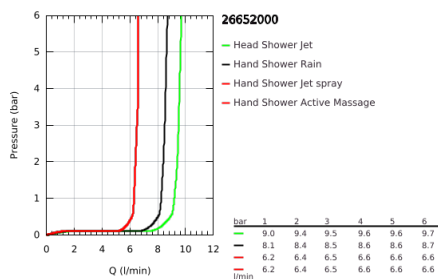

26 652 000 RAINSHOWER SMARTACTIVE 310 SHOWER SYSTEM WITH SAFETY MIXER FOR WALL MOUNTING

PRODUCT DESCRIPTION

- Colour: chrome
- horizontal swivable 450 mm shower arm
- exposed Safety Mixer with Aquadimmer function
- head shower Rainshower Mono 310 Cube
- maximum flow rate (at 3 bar): 9.5 l/min
- with ball joint
- hand shower Rainshower SmartActive 130 Cube
- maximum flow rate (at 3 bar): 8.5 l/min
- adjustable in height with gliding element
- Silverflex shower hose 1750 mm
- AquaCalibrator limits maximum flow rate of system (at 3 bar): 9.5 l/min
- GROHE TurboStat - compact cartridge with wax thermoelement
- GROHE EcoJoy - less water, perfect flow
- GROHE SafeStop - safety button at 38°C
- GROHE SafeStop Plus - optional temperature limiter at 43°C included
- GROHE CoolTouch - no risk of scalding
- GROHE DreamSpray - perfect spray pattern
- GROHE SmartTip showering spray selection via push of a ring
- GROHE LongLife finish
- Flexible Installation - 1 adjustable bracket for existing drill holes
- GROHE SpeedClean - effortless limescale removal
- minimum flow rate 5 l/min.