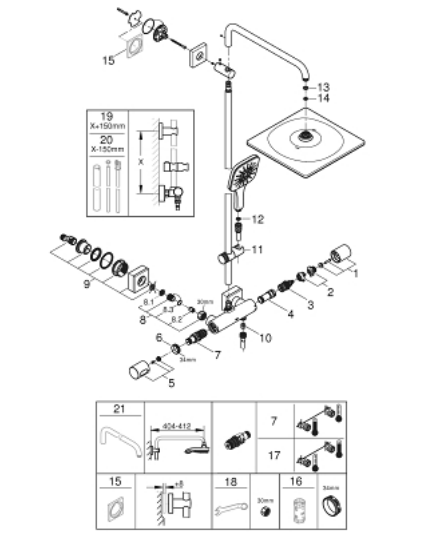

26 652 000 RAINSHOWER SMARTACTIVE 310 SHOWER SYSTEM WITH SAFETY MIXER FOR WALL MOUNTING

SPARE PARTS, August 2018 – March 2021

- 1: Aquadimmer handle (Spare part-nr. 47804000)
- 2: Stop (Spare part-nr. 47723000)
- 3: Aquadimmer (Spare part-nr. 47364000)
- 4: Water flow (Spare part-nr. 47887000)
- 5: Temperature scale handle (Spare part-nr. 47811000)
- 6: Fitting ring (Spare part-nr. 47743000)
- 7: Thermostatic compact cartridge 1/2" (Spare part-nr. 47439000)
- 8: Non-return valve (Spare part-nr. 47189000)
- 8.1: Dirt strainer (Spare part-nr. 0726400M)
- 8.2: Non-return valve (Spare part-nr. 08565000)
- 8.3: O-ring $\varnothing 17 \times \varnothing 2$ (Spare part-nr. 0305500M)
- 9: S-union (Spare part-nr. 47824000)
- 10: Non-return valve (Spare part-nr. 08565000)
- 11: Glider (Spare part-nr. 48424000)
- 12: Dirt strainer (Spare part-nr. 0700200M)
- 13: Fibre seal dia. $\varnothing 18.5 \times \varnothing 12 \times 2$ (Spare part-nr. 0138900M)
- 14: Dirt strainer (Spare part-nr. 48007000)
- 15: Compensation disc (Spare part-nr. 27617000)*
- 16: Socket Spanner (Spare part-nr. 19332000)*
- 17: GROHE TurboStat cartridge 1/2" (Spare part-nr. 47175000)*
- 18: Special spanner (Spare part-nr. 19377000)*
- 19: Shower system pipe for retrofitting (Spare part-nr. 48053000)*
- 20: Shower system pipe for retrofitting (Spare part-nr. 48054000)*
- 21: Shower arm for shower systems (Spare part-nr. 14047000)*

* Optional accessories