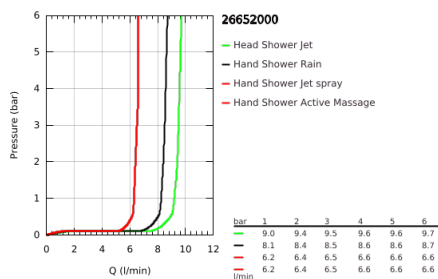

## 26 652 000 RAINSHOWER SMARTACTIVE 310 SHOWER SYSTEM WITH SAFETY MIXER FOR WALL MOUNTING

### PRODUCT DESCRIPTION

- Colour: chrome
- horizontal swivable 450 mm shower arm
- exposed Safety Mixer with Aquadimmer function
- head shower Rainshower Mono 310 Cube
- maximum flow rate (at 3 bar): 9.5 l/min
- with ball joint
- hand shower Rainshower SmartActive 130 Cube
- maximum flow rate (at 3 bar): 8.5 l/min
- adjustable in height with gliding element
- Silverflex shower hose 1750 mm
- maximum flow rate system (at 3 bar): 9.5 l/min
- GROHE TurboStat - compact cartridge with wax thermoelement
- GROHE EcoJoy - less water, perfect flow
- GROHE SafeStop - safety button at 38°C
- GROHE SafeStop Plus - optional temperature limiter at 43°C included
- GROHE CoolTouch - no risk of scalding
- GROHE DreamSpray - perfect spray pattern
- GROHE SmartTip showering spray selection via push of a ring
- GROHE LongLife finish
- Flexible Installation - 1 adjustable bracket for existing drill holes
- GROHE SpeedClean - effortless limescale removal
- minimum flow rate 5 l/min.