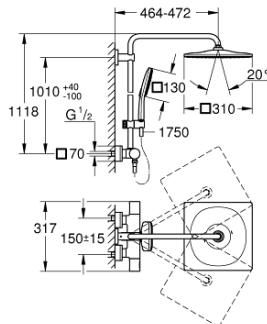

26 652 000 RAINSHOWER SMARTACTIVE 310 SHOWER SYSTEM WITH SAFETY MIXER FOR WALL MOUNTING

PRODUCT DESCRIPTION

- Colour: chrome
- horizontal swivable 450 mm shower arm
- exposed Safety Mixer with Aquadimmer function
- head shower Rainshower Mono 310 Cube
- maximum flow rate (at 3 bar): 9.5 l/min
- with ball joint
- hand shower Rainshower SmartActive 130 Cube
- maximum flow rate (at 3 bar): 8.5 l/min
- adjustable in height with gliding element
- Silverflex shower hose 1750 mm
- AquaCalibrator limits maximum flow rate of system (at 3 bar): 9.5 l/min
- GROHE TurboStat - compact cartridge with wax thermoelement
- GROHE EcoJoy - less water, perfect flow
- GROHE SafeStop - safety button at 38°C
- GROHE SafeStop Plus - optional temperature limiter at 43°C included
- GROHE CoolTouch - no risk of scalding
- GROHE DreamSpray - perfect spray pattern
- GROHE SmartTip showering spray selection via push of a ring
- GROHE LongLife finish
- Flexible Installation - 1 adjustable bracket for existing drill holes
- GROHE SpeedClean - effortless limescale removal
- minimum flow rate 5 l/min.