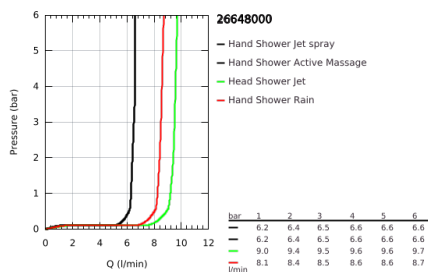

## 26 648 000 RAINSHOWER SMARTACTIVE 310 SHOWER SYSTEM WITH SAFETY MIXER FOR WALL MOUNTING

### PRODUCT DESCRIPTION

- Colour: chrome
- horizontal swivable 450 mm shower arm
- exposed Safety Mixer with Aquadimmer function
- head shower Rainshower Mono 310
- maximum flow rate (at 3 bar): 9.5 l/min
- with ball joint
- hand shower Rainshower SmartActive 130
- maximum flow rate (at 3 bar): 8.5 l/min
- adjustable in height with gliding element
- Silverflex shower hose 1750 mm
- AquaCalibrator limits maximum flow rate of system (at 3 bar): 9.5 l/min
- GROHE TurboStat - compact cartridge with wax thermoelement
- GROHE EcoJoy - less water, perfect flow
- GROHE SafeStop - safety button at 38°C
- GROHE SafeStop Plus - optional temperature limiter at 43°C included
- GROHE CoolTouch - no risk of scalding
- GROHE DreamSpray - perfect spray pattern
- GROHE SmartTip showering spray selection via push of a ring
- GROHE LongLife finish
- Flexible Installation - 1 adjustable bracket for existing drill holes
- GROHE SpeedClean - effortless limescale removal
- minimum flow rate 5 l/min.