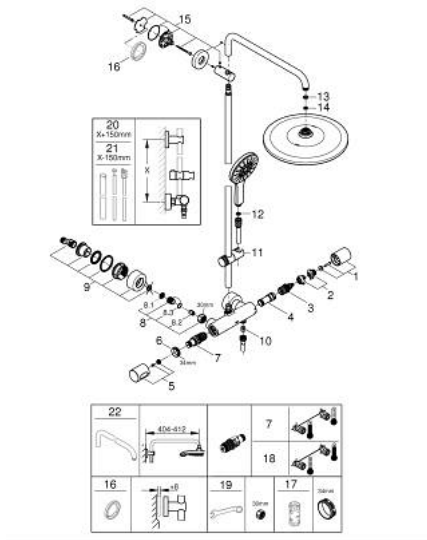

26 648 000 RAINSHOWER SMARTACTIVE 310 SHOWER SYSTEM WITH SAFETY MIXER FOR WALL MOUNTING

SPARE PARTS, August 2018 – March 2021

- 1: Aquadimmer handle (Spare part-nr. 47804000)
- 2: Stop (Spare part-nr. 47723000)
- 3: Aquadimmer (Spare part-nr. 47364000)
- 4: Water flow (Spare part-nr. 47887000)
- 5: Temperature scale handle (Spare part-nr. 47811000)
- 6: Fitting ring (Spare part-nr. 47743000)
- 7: Thermostatic compact cartridge 1/2" (Spare part-nr. 47439000)
- 8: Non-return valve (Spare part-nr. 47189000)
- 8.1: Dirt strainer (Spare part-nr. 0726400M)
- 8.2: Non-return valve (Spare part-nr. 08565000)
- 8.3: O-ring $\varnothing 17 \times \varnothing 2$ (Spare part-nr. 0305500M)
- 9: S-union (Spare part-nr. 12693000)
- 10: Non-return valve (Spare part-nr. 08565000)
- 11: Glider (Spare part-nr. 48424000)
- 12: Dirt strainer (Spare part-nr. 0700200M)
- 13: Fibre seal dia. $\varnothing 18.5 \times \varnothing 12 \times 2$ (Spare part-nr. 0138900M)
- 14: Dirt strainer (Spare part-nr. 48007000)
- 15: Shower bar holder (Spare part-nr. 48279000)
- 16: Compensation disc (Spare part-nr. 27180000)*
- 17: Socket Spanner (Spare part-nr. 19332000)*
- 18: GROHE TurboStat cartridge 1/2" (Spare part-nr. 47175000)*
- 19: Special spanner (Spare part-nr. 19377000)*
- 20: Shower system pipe for retrofitting (Spare part-nr. 48053000)*
- 21: Shower system pipe for retrofitting (Spare part-nr. 48054000)*
- 22: Shower arm for shower systems (Spare part-nr. 14047000)*

* Optional accessories