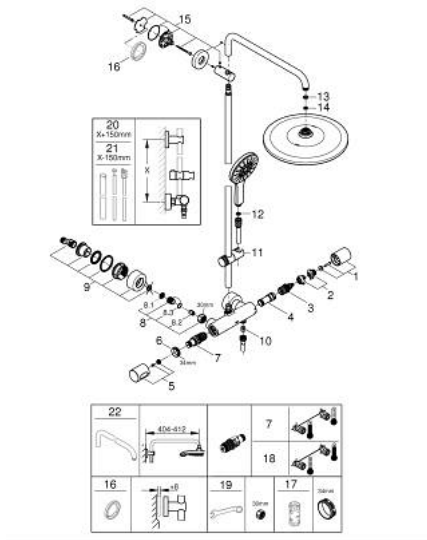

### PRODUCT DESCRIPTION

- Colour: chrome
- horizontal swivable 450 mm shower arm
- exposed Safety Mixer with Aquadimmer function
- head shower Rainshower Mono 310
- maximum flow rate (at 3 bar): 9.5 l/min
- with ball joint
- hand shower Rainshower SmartActive 130
- maximum flow rate (at 3 bar): 8.5 l/min
- adjustable in height with gliding element
- Silverflex shower hose 1750 mm
- AquaCalibrator limits maximum flow rate of system (at 3 bar): 9.5 l/min
- GROHE TurboStat - compact cartridge with wax thermoelement
- GROHE EcoJoy - less water, perfect flow
- GROHE SafeStop - safety button at 38°C
- GROHE SafeStop Plus - optional temperature limiter at 43°C included
- GROHE CoolTouch - no risk of scalding
- GROHE DreamSpray - perfect spray pattern
- GROHE SmartTip showering spray selection via push of a ring
- GROHE LongLife finish
- Flexible Installation - 1 adjustable bracket for existing drill holes
- GROHE SpeedClean - effortless limescale removal
- minimum flow rate 5 l/min.