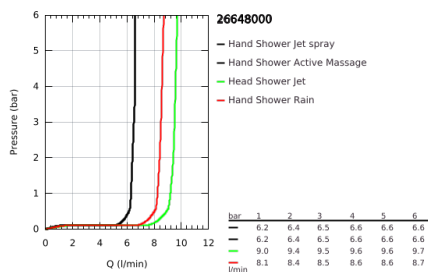

26 648 000 RAINSHOWER SMARTACTIVE 310 SHOWER SYSTEM WITH SAFETY MIXER FOR WALL MOUNTING

PRODUCT DESCRIPTION

- Colour: chrome
- horizontal swivable 450 mm shower arm
- exposed Safety Mixer with Aquadimmer function
- head shower Rainshower Mono 310
- maximum flow rate (at 3 bar): 9.5 l/min
- with ball joint
- hand shower Rainshower SmartActive 130
- maximum flow rate (at 3 bar): 8.5 l/min
- adjustable in height with gliding element
- Silverflex shower hose 1750 mm
- maximum flow rate system (at 3 bar): 9.5 l/min
- GROHE TurboStat - compact cartridge with wax thermoelement
- GROHE EcoJoy - less water, perfect flow
- GROHE SafeStop - safety button at 38°C
- GROHE SafeStop Plus - optional temperature limiter at 43°C included
- GROHE CoolTouch - no risk of scalding
- GROHE DreamSpray - perfect spray pattern
- GROHE SmartTip showering spray selection via push of a ring
- GROHE LongLife finish
- Flexible Installation - 1 adjustable bracket for existing drill holes
- GROHE SpeedClean - effortless limescale removal
- minimum flow rate 5 l/min.