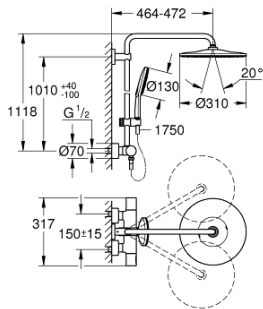

26 648 000 RAINSHOWER SMARTACTIVE 310 SHOWER SYSTEM WITH SAFETY MIXER FOR WALL MOUNTING