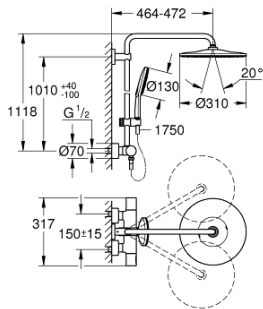

26 648 000 RAINSHOWER SMARTACTIVE 310 SHOWER SYSTEM WITH SAFETY MIXER FOR WALL MOUNTING

PRODUCT DESCRIPTION

- Colour: chrome
- horizontal swivable 450 mm shower arm
- exposed Safety Mixer with Aquadimmer function
- head shower Rainshower Mono 310
- maximum flow rate (at 3 bar): 9.5 l/min
- with ball joint
- hand shower Rainshower SmartActive 130
- maximum flow rate (at 3 bar): 8.5 l/min
- adjustable in height with gliding element
- Silverflex shower hose 1750 mm
- maximum flow rate system (at 3 bar): 9.5 l/min
- GROHE TurboStat - compact cartridge with wax thermoelement
- GROHE EcoJoy - less water, perfect flow
- GROHE SafeStop - safety button at 38°C
- GROHE SafeStop Plus - optional temperature limiter at 43°C included
- GROHE CoolTouch - no risk of scalding
- GROHE DreamSpray - perfect spray pattern
- GROHE SmartTip showering spray selection via push of a ring
- GROHE LongLife finish
- Flexible Installation - 1 adjustable bracket for existing drill holes
- GROHE SpeedClean - effortless limescale removal
- minimum flow rate 5 l/min.