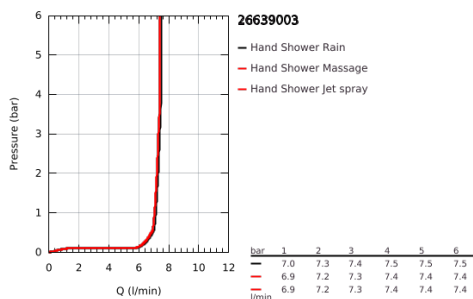

## 26 639 003 TEMPESTA 110 WALL HOLDER SET 3 SPRAYS (RAIN, JET, MASSAGE)

### PRODUCT DESCRIPTION

- Colour: chrome
- consisting of:
  - hand shower Tempesta 110 (28 419)
  - maximum flow rate (at 3 bar): 7.4 l/min
  - wall shower holder Tempesta, non-adjustable (28 605)
  - Relaxaflex hose 1750 mm 1/2"x1/2" (28 154)
  - GROHE EcoJoy - less water, perfect flow
  - GROHE SmartSwitch - easily rotate the dial to enjoy your preferred spray option
  - GROHE DreamSpray - perfect spray pattern
  - GROHE LongLife finish
  - GROHE SpeedClean - effortless limescale removal
  - Inner WaterGuide - inner insulation for surface protection
  - ShockProof silicone ring prevents damages caused by shower falling
  - minimum pressure 1.0 bar
  - suitable for instantaneous heater
  - professional edition