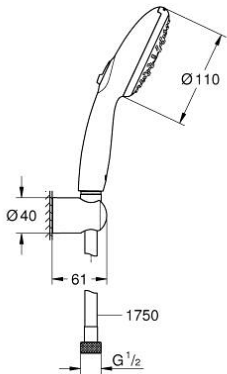

## 26 639 003 TEMPESTA 110 WALL HOLDER SET 3 SPRAYS (RAIN, JET, MASSAGE)

### PRODUCT DESCRIPTION

- Colour: chrome
- consisting of:
  - hand shower Tempesta 110 (28 419)
  - maximum flow rate (at 3 bar): 7.4 l/min
  - wall shower holder Tempesta, non-adjustable (28 605)
  - Relaxaflex hose 1750 mm 1/2"x1/2" (28 154)
  - GROHE EcoJoy - less water, perfect flow
  - GROHE SmartSwitch - easily rotate the dial to enjoy your preferred spray option
  - GROHE DreamSpray - perfect spray pattern
  - GROHE LongLife finish
  - GROHE SpeedClean - effortless limescale removal
  - Inner WaterGuide - inner insulation for surface protection
  - ShockProof silicone ring prevents damages caused by shower falling
  - minimum pressure 1.0 bar
  - suitable for instantaneous heater
  - professional edition

## 26 639 003 TEMPESTA 110 WALL HOLDER SET 3 SPRAYS (RAIN, JET, MASSAGE)

**SPARE PARTS**, April 2020 – now

1: Dirt strainer (Spare part-nr. 0700200M)