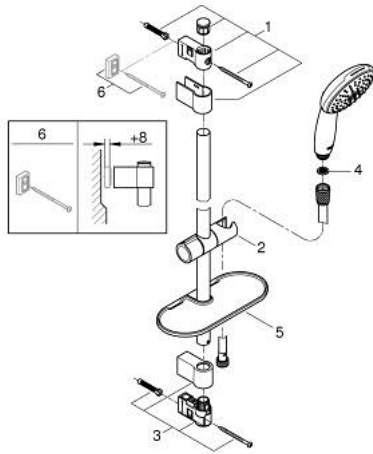

26 638 003 TEMPESTA 110 SHOWER RAIL SET 2 SPRAYS (RAIN, JET)

PRODUCT DESCRIPTION

- Colour: chrome
- hand shower Tempesta 110 (26 161)
- maximum flow rate (at 3 bar): 7.4 l/min
- shower rail, 600 mm (27 523)
- Relaxaflex hose 1750 mm 1/2"x1/2" (28 154)
- GROHE EasyReach tray (26 770)
- GROHE EcoJoy - less water, perfect flow
- GROHE SmartSwitch - easily rotate the dial to enjoy your preferred spray option
- GROHE DreamSpray - perfect spray pattern
- GROHE LongLife finish
- Flexible Installation - 1 adjustable bracket for existing drill holes
- adjustable rail holder (turn and glide shower holder)
- GROHE SpeedClean - effortless limescale removal
- Inner WaterGuide - inner insulation for surface protection
- ShockProof silicone ring prevents damages caused by shower falling
- suitable for instantaneous heater
- professional edition

26 638 003 TEMPESTA 110 SHOWER RAIL SET 2 SPRAYS (RAIN, JET)

SPARE PARTS, November 2021 – now

- 1: Shower bar holder (Spare part-nr. 48607000)
- 2: Glider (Spare part-nr. 48609000)
- 3: Shower bar holder (Spare part-nr. 48608000)
- 4: Dirt strainer (Spare part-nr. 0700200M)
- 5: GROHE EasyReach tray (Spare part-nr. 26770001)
- 6: Compensation disc (Spare part-nr. 48543001)*