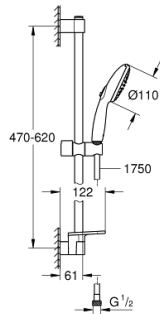

26 638 003 TEMPESTA 110 SHOWER RAIL SET 2 SPRAYS (RAIN, JET)

PRODUCT DESCRIPTION

- Colour: chrome
- hand shower Tempesta 110 (26 161)
- maximum flow rate (at 3 bar): 7.4 l/min
- shower rail, 600 mm (27 523)
- Relaxaflex hose 1750 mm 1/2"x1/2" (28 154)
- GROHE EasyReach tray (26 770)
- GROHE EcoJoy - less water, perfect flow
- GROHE SmartSwitch - easily rotate the dial to enjoy your preferred spray option
- GROHE DreamSpray - perfect spray pattern
- GROHE LongLife finish
- Flexible Installation - 1 adjustable bracket for existing drill holes
- adjustable rail holder (turn and glide shower holder)
- GROHE SpeedClean - effortless limescale removal
- Inner WaterGuide - inner insulation for surface protection
- ShockProof silicone ring prevents damages caused by shower falling
- suitable for instantaneous heater
- professional edition

26 638 003 TEMPESTA 110 SHOWER RAIL SET 2 SPRAYS (RAIN, JET)

SPARE PARTS, November 2021 – now

- 1: Shower bar holder (Spare part-nr. 48607000)
- 2: Glider (Spare part-nr. 48609000)
- 3: Shower bar holder (Spare part-nr. 48608000)
- 4: Dirt strainer (Spare part-nr. 0700200M)
- 5: GROHE EasyReach tray (Spare part-nr. 26770001)
- 6: Compensation disc (Spare part-nr. 48543001)*