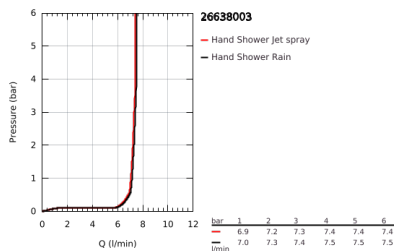

26 638 003 TEMPESTA 110 SHOWER RAIL SET 2 SPRAYS (RAIN, JET)

PRODUCT DESCRIPTION

- Colour: chrome
- hand shower Tempesta 110 (26 161)
- maximum flow rate (at 3 bar): 7.4 l/min
- shower rail, 600 mm (27 523)
- Relaxaflex hose 1750 mm 1/2"x1/2" (28 154)
- GROHE EasyReach tray (26 770)
- GROHE EcoJoy - less water, perfect flow
- GROHE SmartSwitch - easily rotate the dial to enjoy your preferred spray option
- GROHE DreamSpray - perfect spray pattern
- GROHE LongLife finish
- Flexible Installation - 1 adjustable bracket for existing drill holes
- adjustable rail holder (turn and glide shower holder)
- GROHE SpeedClean - effortless limescale removal
- Inner WaterGuide - inner insulation for surface protection
- ShockProof silicone ring prevents damages caused by shower falling
- suitable for instantaneous heater
- professional edition

26 638 003 TEMPESTA 110 SHOWER RAIL SET 2 SPRAYS (RAIN, JET)

SPARE PARTS, November 2021 – now

- 1: Shower bar holder (Spare part-nr. 48607000)
- 2: Glider (Spare part-nr. 48609000)
- 3: Shower bar holder (Spare part-nr. 48608000)
- 4: Dirt strainer (Spare part-nr. 0700200M)
- 5: GROHE EasyReach tray (Spare part-nr. 26770001)
- 6: Compensation disc (Spare part-nr. 48543001)*