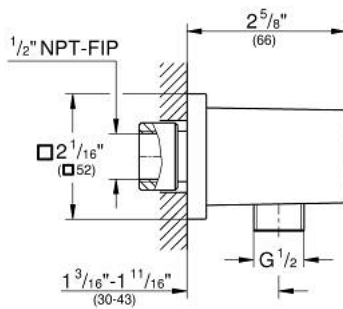

## 26 634 000 EUPHORIA CUBE SHOWER OUTLET ELBOW 1/2"

### PRODUCT DESCRIPTION

- Colour: chrome
- 1/2" NPT female thread
- protected against backflow
- GROHE LongLife finish

26 634 000 **EUPHORIA CUBE SHOWER OUTLET ELBOW 1/2"**

**SPARE PARTS**, August 2018 – now

1: Non-return valve (Spare part-nr. 08565000)