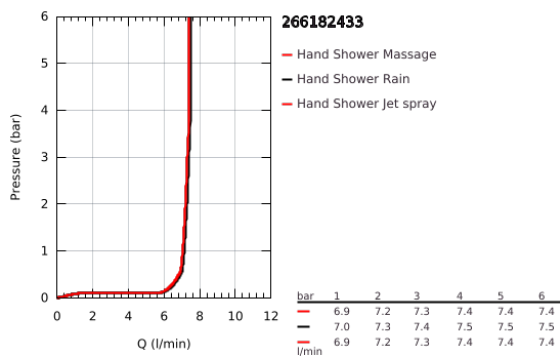

26 618 243 3 TEMPESTA CUBE 110 WALL HOLDER SET 3 SPRAYS (RAIN, JET, MASSAGE)

PRODUCT DESCRIPTION

- Colour: matte black
- hand shower Tempesta Cube 110 (26 524)
- wall shower holder adjustable (27 595)
- Relaxaflex hose 1750 mm 1/2"x1/2" (28 154)
- wall union
- GROHE EcoJoy - less water, perfect flow
- GROHE SmartSwitch - easily rotate the dial to enjoy your preferred spray option
- GROHE DreamSpray - perfect spray pattern
- GROHE SpeedClean - effortless limescale removal
- Inner WaterGuide - inner insulation for surface protection
- ShockProof silicone ring prevents damages caused by shower falling
- maximum flow rate (at 3 bar): 7.4 l/min
- minimum pressure 1.0 bar
- suitable for instantaneous heater