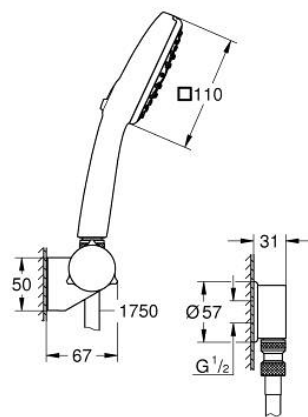

26 618 243 3 TEMPESTA CUBE 110 WALL HOLDER SET 3 SPRAYS (RAIN, JET, MASSAGE)

PRODUCT DESCRIPTION

- Colour: matte black
- hand shower Tempesta Cube 110 (26 524)
- wall shower holder adjustable (27 595)
- Relaxaflex hose 1750 mm 1/2"x1/2" (28 154)
- wall union
- GROHE EcoJoy - less water, perfect flow
- GROHE SmartSwitch - easily rotate the dial to enjoy your preferred spray option
- GROHE DreamSpray - perfect spray pattern
- GROHE SpeedClean - effortless limescale removal
- Inner WaterGuide - inner insulation for surface protection
- ShockProof silicone ring prevents damages caused by shower falling
- maximum flow rate (at 3 bar): 7.4 l/min
- minimum pressure 1.0 bar
- suitable for instantaneous heater

26 618 243 3 TEMPESTA CUBE 110 WALL HOLDER SET 3 SPRAYS (RAIN, JET, MASSAGE)

SPARE PARTS, February 2024 – now

1: Dirt strainer (Spare part-nr. 0700200M)

2: Cap (Spare part-nr. 1029382430)

3: Non-return valve (Spare part-nr. 48490000)

4: Non-return valve (Spare part-nr. 14165243M)

4.1: Non-return valve (Spare part-nr. 08565000)