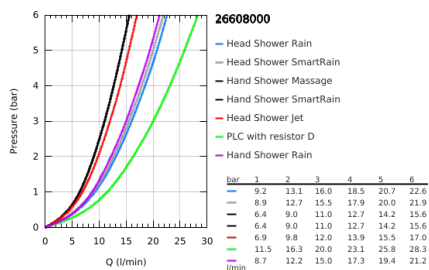

26 608 000 EUPHORIA SMARTCONTROL SYSTEM 260 SHOWER SYSTEM WITH BATH SAFETY MIXER FOR WALL MOUNTING

PRODUCT DESCRIPTION

- Colour: chrome
- horizontal swivable 450 mm shower arm
- upper bracket adjustable for minimal adaption to existing drilling holes
- exposed SmartControl Bath Safety Mixer
- allows change between:
 - head shower Euphoria 260 (26 455)
 - spray patterns: Rain, SmartRain, Jet
 - maximum flow rate (at 3 bar): 20 l/min
 - with ball joint
 - rotation angle $\pm 15^\circ$
- bath inlet
- hand shower Euphoria 110 Massage, spray plate white (27 221 001)
 - spray patterns: Rain, SmartRain, Massage
 - maximum flow rate (at 3 bar): 16 l/min
 - adjustable in height with gliding element
- shower hose Silverflex 1750 mm 1/2" x 1/2" (28 388)
- GROHE DreamSpray - perfect spray pattern
- GROHE LongLife finish
- GROHE CoolTouch - no risk of scalding
- GROHE TurboStat - compact cartridge with wax thermoelement
- GROHE ProGrip - with knurled structure
- GROHE SafeStop at 38°C
- GROHE SafeStop Plus - optional temperature limiter at 43°C included
- GROHE SmartControl - control the shower with intuitive push/turn button
- integrated GROHE EasyReach shower tray
- GROHE SpeedClean - effortless limescale removal
- Inner WaterGuide - inner insulation for surface protection
- TwistStop - to prevent hose from twisting
- suitable for instantaneous heaters from 18 kW/h
- minimum flow rate 5 l/min.