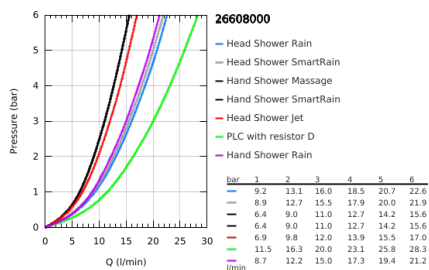

26 608 000 EUPHORIA SMARTCONTROL SYSTEM 260 SHOWER SYSTEM WITH BATH SAFETY MIXER FOR WALL MOUNTING

PRODUCT DESCRIPTION

- Colour: chrome
- horizontal swivable 450 mm shower arm
- upper bracket adjustable for minimal adaption to existing drilling holes
- exposed SmartControl Bath Safety Mixer
- allows change between:
 - head shower Euphoria 260 (26 455)
 - spray patterns: Rain, SmartRain, Jet
 - maximum flow rate (at 3 bar): 20 l/min
 - with ball joint
 - rotation angle $\pm 15^\circ$
- bath inlet
- hand shower Euphoria 110 Massage, spray plate white (27 221 001)
 - spray patterns: Rain, SmartRain, Massage
 - maximum flow rate (at 3 bar): 16 l/min
 - adjustable in height with gliding element
- shower hose Silverflex 1750 mm 1/2" x 1/2" (28 388)
- GROHE DreamSpray - perfect spray pattern
- GROHE LongLife finish
- GROHE CoolTouch - no risk of scalding
- GROHE TurboStat - compact cartridge with wax thermoelement
- GROHE ProGrip - with knurl structure
- GROHE SafeStop at 38°C
- GROHE SafeStop Plus - optional temperature limiter at 43°C included
- GROHE SmartControl - control the shower with intuitive push/turn button
- integrated GROHE EasyReach shower tray
- GROHE SpeedClean - effortless limescale removal
- Inner WaterGuide - inner insulation for surface protection
- TwistStop - to prevent hose from twisting
- suitable for instantaneous heaters from 18 kW/h
- minimum flow rate 5 l/min.