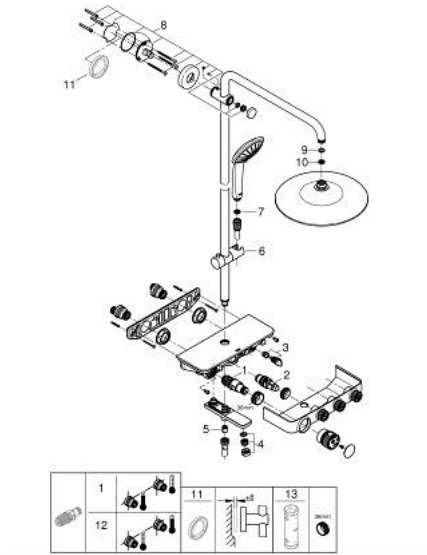

26 608 000 EUPHORIA SMARTCONTROL SYSTEM 260 SHOWER SYSTEM WITH BATH SAFETY MIXER FOR WALL MOUNTING

SPARE PARTS, July 2018 – now

- 1: Thermostatic compact cartridge 1/2" (Spare part-nr. 47439000)
- 2: Cartridge (Spare part-nr. 48297000)
- 3: Non-return valve (Spare part-nr. 49069000)
- 4: Mousseur (Spare part-nr. 13952000)
- 5: Non-return valve (Spare part-nr. 08565000)
- 6: Glider (Spare part-nr. 48177000)
- 7: Dirt strainer (Spare part-nr. 0700200M)
- 8: Shower bar holder (Spare part-nr. 48279000)
- 9: Fibre seal dia. Ø18.5 x Ø12 x 2 (Spare part-nr. 0138900M)
- 10: Dirt strainer (Spare part-nr. 48007000)
- 11: Compensation disc (Spare part-nr. 27180000)*
- 12: GROHE TurboStat cartridge 1/2" (Spare part-nr. 47175000)*
- 13: Socket Spanner (Spare part-nr. 49059000)*

* Optional accessories