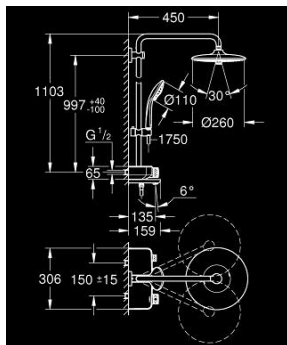

26 608 000 EUPHORIA SMARTCONTROL SYSTEM 260 SHOWER SYSTEM WITH BATH SAFETY MIXER FOR WALL MOUNTING

PRODUCT DESCRIPTION

- Colour: chrome
- horizontal swivable 450 mm shower arm
- upper bracket adjustable for minimal adaption to existing drilling holes
- exposed SmartControl Bath Safety Mixer
- allows change between:
 - head shower Euphoria 260 (26 455)
 - spray patterns: Rain, SmartRain, Jet
 - maximum flow rate (at 3 bar): 20 l/min
 - with ball joint
 - rotation angle $\pm 15^\circ$
- bath inlet
- hand shower Euphoria 110 Massage, spray plate white (27 221 001)
 - spray patterns: Rain, SmartRain, Massage
 - maximum flow rate (at 3 bar): 16 l/min
 - adjustable in height with gliding element
- shower hose Silverflex 1750 mm 1/2" x 1/2" (28 388)
- GROHE DreamSpray - perfect spray pattern
- GROHE LongLife finish
- GROHE CoolTouch - no risk of scalding
- GROHE TurboStat - compact cartridge with wax thermoelement
- GROHE ProGrip - with knurled structure
- GROHE SafeStop at 38°C
- GROHE SafeStop Plus - optional temperature limiter at 43°C included
- GROHE SmartControl - control the shower with intuitive push/turn button
- integrated GROHE EasyReach shower tray
- GROHE SpeedClean - effortless limescale removal
- Inner WaterGuide - inner insulation for surface protection
- TwistStop - to prevent hose from twisting
- suitable for instantaneous heaters from 18 kW/h
- minimum flow rate 5 l/min.