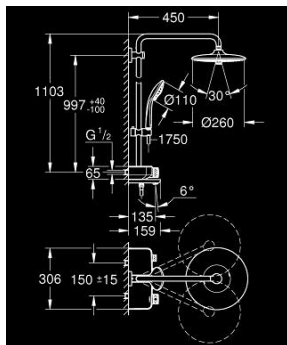

26 608 000 EUPHORIA SMARTCONTROL SYSTEM 260 SHOWER SYSTEM WITH BATH SAFETY MIXER FOR WALL MOUNTING

PRODUCT DESCRIPTION

- Colour: chrome
- horizontal swivable 450 mm shower arm
- upper bracket adjustable for minimal adaption to existing drilling holes
- exposed SmartControl Bath Safety Mixer
- allows change between:
 - head shower Euphoria 260 (26 455)
 - spray patterns: Rain, SmartRain, Jet
 - maximum flow rate (at 3 bar): 20 l/min
 - with ball joint
 - rotation angle $\pm 15^\circ$
- bath inlet
- hand shower Euphoria 110 Massage, spray plate white (27 221 001)
 - spray patterns: Rain, SmartRain, Massage
 - maximum flow rate (at 3 bar): 16 l/min
 - adjustable in height with gliding element
- shower hose Silverflex 1750 mm 1/2" x 1/2" (28 388)
- GROHE DreamSpray - perfect spray pattern
- GROHE LongLife finish
- GROHE CoolTouch - no risk of scalding
- GROHE TurboStat - compact cartridge with wax thermoelement
- GROHE ProGrip - with knurl structure
- GROHE SafeStop at 38°C
- GROHE SafeStop Plus - optional temperature limiter at 43°C included
- GROHE SmartControl - control the shower with intuitive push/turn button
- integrated GROHE EasyReach shower tray
- GROHE SpeedClean - effortless limescale removal
- Inner WaterGuide - inner insulation for surface protection
- TwistStop - to prevent hose from twisting
- suitable for instantaneous heaters from 18 kW/h
- minimum flow rate 5 l/min.