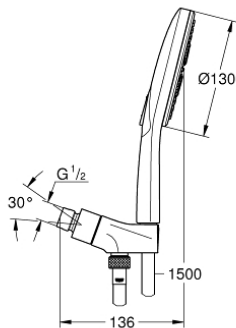

26 604 000 RAINSHOWER SMARTACTIVE 130 SHOWER SET 3 SPRAYS

PRODUCT DESCRIPTION

- Colour: chrome
- hand shower Rainshower SmartActive 130 (26 545)
- maximum flow rate (at 3 bar): 5.5 l/min
- hand shower wall holder
- Rotaflex Metal Long-Life TwistStop shower hose 1500 mm (28 417)
- GROHE EcoJoy - less water, perfect flow
- GROHE DreamSpray - perfect spray pattern
- GROHE LongLife finish
- GROHE SpeedClean - effortless limescale removal
- Inner WaterGuide - inner insulation for surface protection
- TwistStop - to prevent hose from twisting
- suitable for instantaneous heater

26 604 000 **RAINSHOWER SMARTACTIVE 130 SHOWER SET 3 SPRAYS**

SPARE PARTS, March 2018 – now

1: Dirt strainer (Spare part-nr. 0700200M)