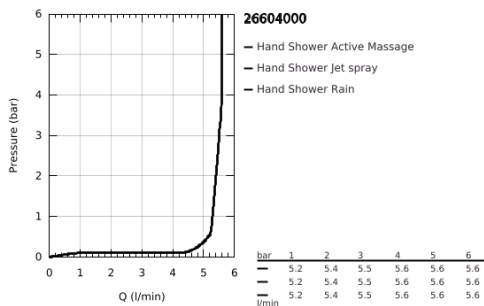

26 604 000 RAINSHOWER SMARTACTIVE 130 SHOWER SET 3 SPRAYS

PRODUCT DESCRIPTION

- Colour: chrome
- hand shower Rainshower SmartActive 130 (26 545)
- maximum flow rate (at 3 bar): 5.5 l/min
- hand shower wall holder
- Rotaflex Metal Long-Life TwistStop shower hose 1500 mm (28 417)
- GROHE EcoJoy - less water, perfect flow
- GROHE DreamSpray - perfect spray pattern
- GROHE LongLife finish
- GROHE SpeedClean - effortless limescale removal
- Inner WaterGuide - inner insulation for surface protection
- TwistStop - to prevent hose from twisting
- suitable for instantaneous heater

26 604 000 **RAINSHOWER SMARTACTIVE 130 SHOWER SET 3 SPRAYS**

SPARE PARTS, March 2018 – now

1: Dirt strainer (Spare part-nr. 0700200M)