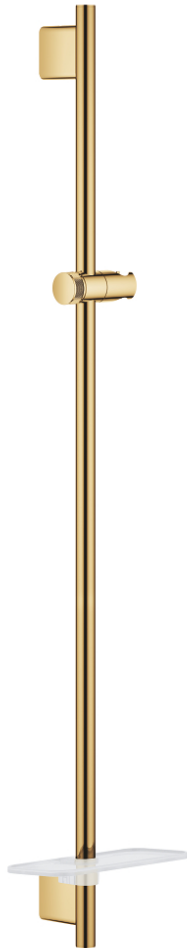

## 26 603 GL0 RAINSHOWER SMARTACTIVE SHOWER RAIL, 900 MM

### PRODUCT DESCRIPTION

- Colour: cool sunrise
- wall holders made of metal
- glide element and swivel holder
- GROHE QuickFix Plus (adjustable distance between wall shower holders)
- GROHE TileFix adjustable depth on upper and lower bracket
- GROHE EasyReach tray
- GROHE LongLife finish