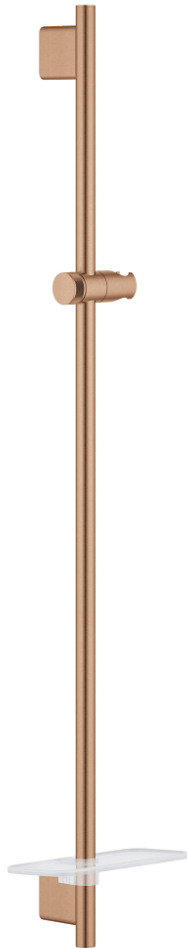

26 603 DL0 RAINSHOWER SMARTACTIVE SHOWER RAIL, 900 MM

PRODUCT DESCRIPTION

- Colour: brushed warm sunset
- wall holders made of metal
- glide element and swivel holder
- GROHE QuickFix Plus (adjustable distance between wall shower holders)
- GROHE TileFix adjustable depth on upper and lower bracket
- GROHE EasyReach tray
- GROHE LongLife finish