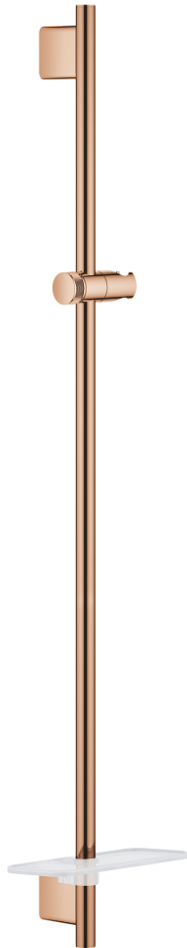

26 603 DA0 RAINSHOWER SMARTACTIVE SHOWER RAIL, 900 MM

PRODUCT DESCRIPTION

- Colour: warm sunset
- wall holders made of metal
- glide element and swivel holder
- GROHE QuickFix Plus (adjustable distance between wall shower holders)
- GROHE TileFix adjustable depth on upper and lower bracket
- GROHE EasyReach tray
- GROHE LongLife finish