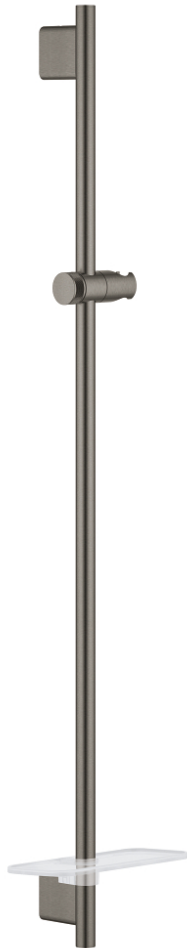

## 26 603 AL0 RAINSHOWER SMARTACTIVE SHOWER RAIL, 900 MM

### PRODUCT DESCRIPTION

- Colour: brushed hard graphite
- wall holders made of metal
- glide element and swivel holder
- GROHE QuickFix Plus (adjustable distance between wall shower holders)
- GROHE TileFix adjustable depth on upper and lower bracket
- GROHE EasyReach tray
- GROHE LongLife finish

## 26 603 AL0 RAINSHOWER SMARTACTIVE SHOWER RAIL, 900 MM

**SPARE PARTS**, September 2018 – now

1: Shower bar holder (Spare part-nr. 48425AL0)

2: Glider (Spare part-nr. 48424AL0)

3: Soap dish (Spare part-nr. 48426000)