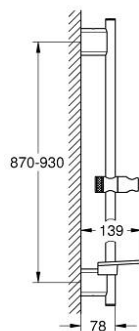

## 26 603 AL0 RAINSHOWER SMARTACTIVE SHOWER RAIL, 900 MM

### PRODUCT DESCRIPTION

- Colour: brushed hard graphite
- wall holders made of metal
- glide element and swivel holder
- GROHE QuickFix Plus (adjustable distance between wall shower holders)
- GROHE TileFix adjustable depth on upper and lower bracket
- GROHE EasyReach tray
- GROHE LongLife finish

## 26 603 AL0 RAINSHOWER SMARTACTIVE SHOWER RAIL, 900 MM

**SPARE PARTS**, September 2018 – now

1: Shower bar holder (Spare part-nr. 48425AL0)

2: Glider (Spare part-nr. 48424AL0)

3: Soap dish (Spare part-nr. 48426000)