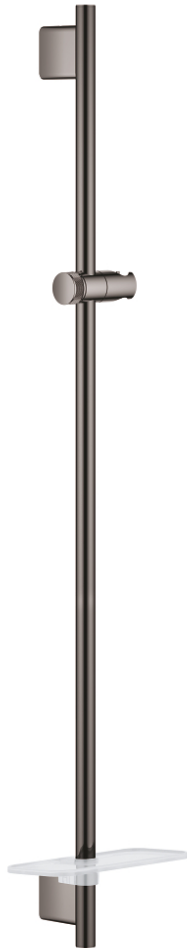

## 26 603 A00 RAINSHOWER SMARTACTIVE SHOWER RAIL, 900 MM

### PRODUCT DESCRIPTION

- Colour: hard graphite
- wall holders made of metal
- glide element and swivel holder
- GROHE QuickFix Plus (adjustable distance between wall shower holders)
- GROHE TileFix adjustable depth on upper and lower bracket
- GROHE EasyReach tray
- GROHE LongLife finish