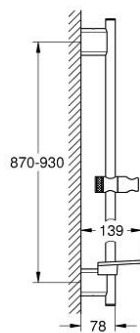

26 603 000 RAINSHOWER SMARTACTIVE SHOWER RAIL, 900 MM

PRODUCT DESCRIPTION

- Colour: chrome
- wall holders made of metal
- glide element and swivel holder
- GROHE QuickFix Plus (adjustable distance between wall shower holders)
- GROHE TileFix adjustable depth on upper and lower bracket
- GROHE EasyReach tray
- GROHE LongLife finish

26 603 000 RAINSHOWER SMARTACTIVE SHOWER RAIL, 900 MM

SPARE PARTS, March 2018 – now

1: Shower bar holder (Spare part-nr. 48425000)

2: Glider (Spare part-nr. 48424000)

3: Soap dish (Spare part-nr. 48426000)