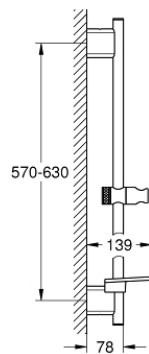

26 602 000 RAINSHOWER SMARTACTIVE SHOWER RAIL, 600 MM

PRODUCT DESCRIPTION

- Colour: chrome
- wall holders made of metal
- glide element and swivel holder
- GROHE QuickFix Plus (adjustable distance between wall shower holders)
- GROHE TileFix adjustable depth on upper and lower bracket
- GROHE EasyReach tray
- GROHE LongLife finish

26 602 000 RAINSHOWER SMARTACTIVE SHOWER RAIL, 600 MM

SPARE PARTS, March 2018 – now

1: Shower bar holder (Spare part-nr. 48425000)

2: Glider (Spare part-nr. 48424000)

3: Soap dish (Spare part-nr. 48426000)