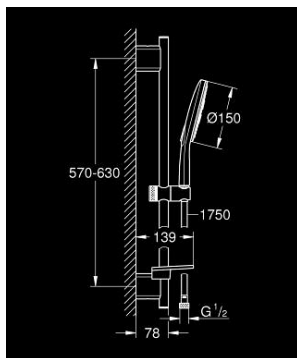

26 592 LS0 RAINSHOWER SMARTACTIVE 150 SHOWER RAIL SET 3 SPRAYS

PRODUCT DESCRIPTION

- Colour: moon white
- hand shower Rainshower SmartActive 150 (26 554)
- maximum flow rate (at 3 bar): 8.5 l/min
- spray plate moon white
- shower rail 600 mm
- wall holders made of metal
- shower hose Silverflex 1750 mm 1/2" x 1/2" (28 388)
- GROHE EasyReach tray
- GROHE EcoJoy - less water, perfect flow
- GROHE DreamSpray - perfect spray pattern
- GROHE LongLife finish
- GROHE FastFixation Plus adjustable distance between brackets for fixing to existing drilling holes
- GROHE TileFix adjustable depth on upper and lower bracket
- GROHE SpeedClean - effortless limescale removal
- Inner WaterGuide - inner insulation for surface protection
- TwistStop - to prevent hose from twisting

26 592 LS0 RAINSHOWER SMARTACTIVE 150 SHOWER RAIL SET 3 SPRAYS

SPARE PARTS, March 2018 – now

- 1: Shower bar holder (Spare part-nr. 48425000)
- 2: Glider (Spare part-nr. 48424000)
- 3: Soap dish (Spare part-nr. 48426000)
- 4: Dirt strainer (Spare part-nr. 0700200M)