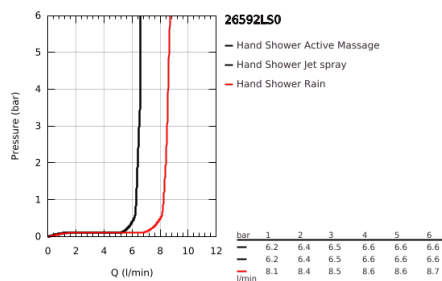

26 592 LS0 RAINSHOWER SMARTACTIVE 150 SHOWER RAIL SET 3 SPRAYS

PRODUCT DESCRIPTION

- Colour: moon white
- hand shower Rainshower SmartActive 150 (26 554)
- maximum flow rate (at 3 bar): 8.5 l/min
- spray plate moon white
- shower rail 600 mm
- wall holders made of metal
- shower hose Silverflex 1750 mm 1/2" x 1/2" (28 388)
- GROHE EasyReach tray
- GROHE EcoJoy - less water, perfect flow
- GROHE DreamSpray - perfect spray pattern
- GROHE LongLife finish
- GROHE FastFixation Plus adjustable distance between brackets for fixing to existing drilling holes
- GROHE TileFix adjustable depth on upper and lower bracket
- GROHE SpeedClean - effortless limescale removal
- Inner WaterGuide - inner insulation for surface protection
- TwistStop - to prevent hose from twisting