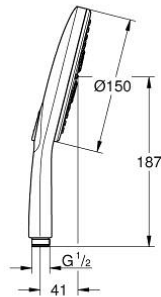

### PRODUCT DESCRIPTION

- Colour: chrome
- spray plate in corresponding colour
- spray patterns: Rain, Jet, ActiveMassage
- maximum flow rate (at 3 bar): 8.5 l/min
- GROHE EcoJoy - less water, perfect flow
- GROHE DreamSpray - perfect spray pattern
- GROHE SmartTip showering spray selection via push of a ring
- GROHE LongLife finish
- GROHE SpeedClean - effortless limescale removal
- Inner WaterGuide - inner insulation for surface protection
- universal mounting system, fitting all standard shower hoses
- male connection thread 1/2"