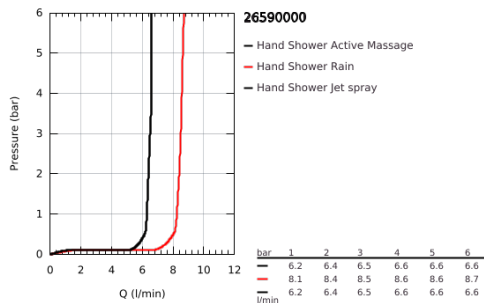

## 26 590 000 RAINSHOWER SMARTACTIVE 150 HAND SHOWER 3 SPRAYS

### PRODUCT DESCRIPTION

- Colour: chrome
- spray plate in corresponding colour
- spray patterns: Rain, Jet, ActiveMassage
- maximum flow rate (at 3 bar): 8.5 l/min
- GROHE EcoJoy - less water, perfect flow
- GROHE DreamSpray - perfect spray pattern
- GROHE SmartTip showering spray selection via push of a ring
- GROHE LongLife finish
- GROHE SpeedClean - effortless limescale removal
- Inner WaterGuide - inner insulation for surface protection
- universal mounting system, fitting all standard shower hoses
- male connection thread 1/2"