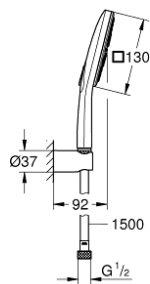

26 589 LS0 RAINSHOWER SMARTACTIVE 130 CUBE WALL HOLDER SET 3 SPRAYS

PRODUCT DESCRIPTION

- Colour: moon white
- hand shower Rainshower SmartActive 130 Cube (26 582)
- maximum flow rate (at 3 bar): 8.5 l/min
- spray plate moon white
- wall shower holder (27 056)
- Silverflex shower hose 1500 mm 1/2" x 1/2" (28 364)
- GROHE EcoJoy - less water, perfect flow
- GROHE DreamSpray - perfect spray pattern
- GROHE LongLife finish
- GROHE SpeedClean - effortless limescale removal
- Inner WaterGuide - inner insulation for surface protection
- TwistStop - to prevent hose from twisting

26 589 LS0 **RAINSHOWER SMARTACTIVE 130 CUBE WALL HOLDER SET 3 SPRAYS**

SPARE PARTS, March 2018 – now

1: Dirt strainer (Spare part-nr. 0700200M)