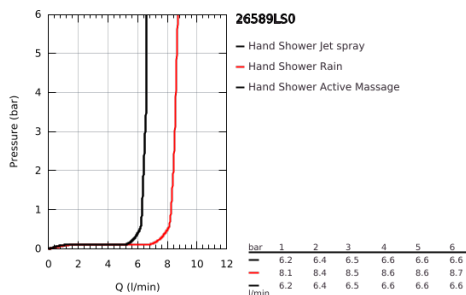

26 589 LS0 RAINSHOWER SMARTACTIVE 130 CUBE WALL HOLDER SET 3 SPRAYS

PRODUCT DESCRIPTION

- Colour: moon white
- hand shower Rainshower SmartActive 130 Cube (26 582)
- maximum flow rate (at 3 bar): 8.5 l/min
- spray plate moon white
- wall shower holder (27 056)
- Silverflex shower hose 1500 mm 1/2" x 1/2" (28 364)
- GROHE EcoJoy - less water, perfect flow
- GROHE DreamSpray - perfect spray pattern
- GROHE LongLife finish
- GROHE SpeedClean - effortless limescale removal
- Inner WaterGuide - inner insulation for surface protection
- TwistStop - to prevent hose from twisting