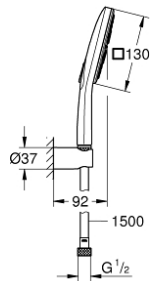

26 589 000 **RAINSHOWER SMARTACTIVE 130 CUBE WALL HOLDER SET 3 SPRAYS**

PRODUCT DESCRIPTION

- Colour: chrome
- hand shower Rainshower SmartActive 130 Cube (26 582)
- maximum flow rate (at 3 bar): 8.5 l/min
- wall shower holder (27 056)
- Silverflex shower hose 1500 mm 1/2" x 1/2" (28 364)
- GROHE EcoJoy - less water, perfect flow
- GROHE DreamSpray - perfect spray pattern
- GROHE LongLife finish
- GROHE SpeedClean - effortless limescale removal
- Inner WaterGuide - inner insulation for surface protection
- TwistStop - to prevent hose from twisting

26 589 000 **RAINSHOWER SMARTACTIVE 130 CUBE WALL HOLDER SET 3 SPRAYS**

SPARE PARTS, March 2018 – now

1: Dirt strainer (Spare part-nr. 0700200M)