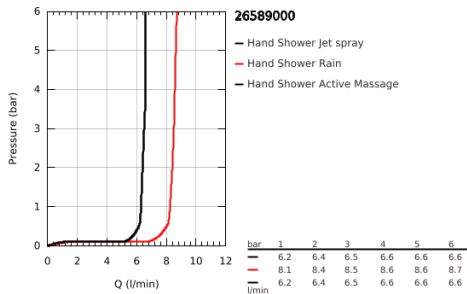

26 589 000 **RAINSHOWER SMARTACTIVE 130 CUBE WALL HOLDER SET 3 SPRAYS**

PRODUCT DESCRIPTION

- Colour: chrome
- hand shower Rainshower SmartActive 130 Cube (26 582)
- maximum flow rate (at 3 bar): 8.5 l/min
- wall shower holder (27 056)
- Silverflex shower hose 1500 mm 1/2" x 1/2" (28 364)
- GROHE EcoJoy - less water, perfect flow
- GROHE DreamSpray - perfect spray pattern
- GROHE LongLife finish
- GROHE SpeedClean - effortless limescale removal
- Inner WaterGuide - inner insulation for surface protection
- TwistStop - to prevent hose from twisting