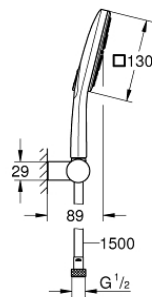

## 26 588 LS0 RAINSHOWER SMARTACTIVE 130 CUBE WALL HOLDER SET 3 SPRAYS

### PRODUCT DESCRIPTION

- Colour: moon white
- hand shower Rainshower SmartActive 130 Cube (26 582)
- maximum flow rate (at 3 bar): 8.5 l/min
- spray plate moon white
- wall shower holder, adjustable (27 055)
- Silverflex shower hose 1500 mm 1/2" x 1/2" (28 364)
- GROHE EcoJoy - less water, perfect flow
- GROHE DreamSpray - perfect spray pattern
- GROHE LongLife finish
- GROHE SpeedClean - effortless limescale removal
- Inner WaterGuide - inner insulation for surface protection
- TwistStop - to prevent hose from twisting