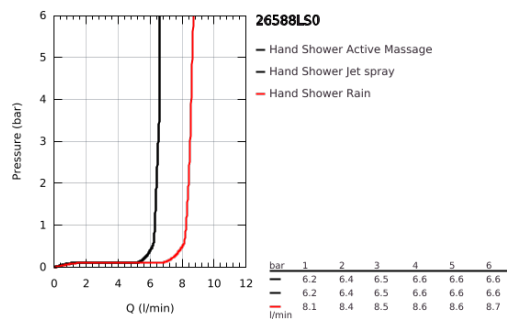

## 26 588 LS0 RAINSHOWER SMARTACTIVE 130 CUBE WALL HOLDER SET 3 SPRAYS

### PRODUCT DESCRIPTION

- Colour: moon white
- hand shower Rainshower SmartActive 130 Cube (26 582)
- maximum flow rate (at 3 bar): 8.5 l/min
- spray plate moon white
- wall shower holder, adjustable (27 055)
- Silverflex shower hose 1500 mm 1/2" x 1/2" (28 364)
- GROHE EcoJoy - less water, perfect flow
- GROHE DreamSpray - perfect spray pattern
- GROHE LongLife finish
- GROHE SpeedClean - effortless limescale removal
- Inner WaterGuide - inner insulation for surface protection
- TwistStop - to prevent hose from twisting