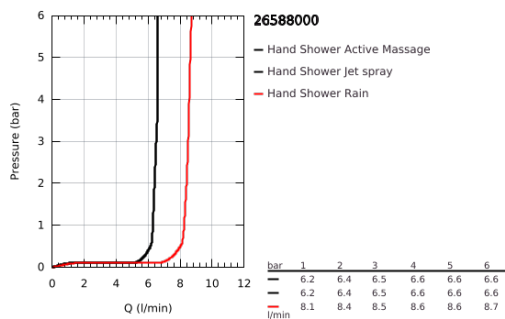

## 26 588 000 RAINSHOWER SMARTACTIVE 130 CUBE WALL HOLDER SET 3 SPRAYS

### PRODUCT DESCRIPTION

- Colour: chrome
- hand shower Rainshower SmartActive 130 Cube (26 582)
- maximum flow rate (at 3 bar): 8.5 l/min
- wall shower holder, adjustable (27 055)
- Silverflex shower hose 1500 mm 1/2" x 1/2" (28 364)
- GROHE EcoJoy - less water, perfect flow
- GROHE DreamSpray - perfect spray pattern
- GROHE LongLife finish
- GROHE SpeedClean - effortless limescale removal
- Inner WaterGuide - inner insulation for surface protection
- TwistStop - to prevent hose from twisting