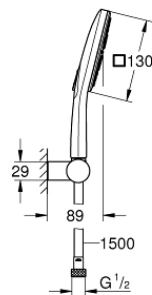

### PRODUCT DESCRIPTION

- Colour: chrome
- hand shower Rainshower SmartActive 130 Cube (26 582)
- maximum flow rate (at 3 bar): 8.5 l/min
- wall shower holder, adjustable (27 055)
- Silverflex shower hose 1500 mm 1/2" x 1/2" (28 364)
- GROHE EcoJoy - less water, perfect flow
- GROHE DreamSpray - perfect spray pattern
- GROHE LongLife finish
- GROHE SpeedClean - effortless limescale removal
- Inner WaterGuide - inner insulation for surface protection
- TwistStop - to prevent hose from twisting