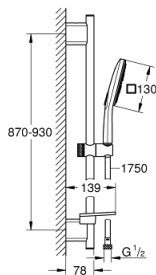

## 26 587 LS0 RAINSHOWER SMARTACTIVE 130 CUBE SHOWER RAIL SET 3 SPRAYS

### PRODUCT DESCRIPTION

- Colour: moon white
- hand shower Rainshower SmartActive 130 Cube (26 582)
- maximum flow rate (at 3 bar): 8.5 l/min
- spray plate moon white
- shower rail 900 mm
- wall holders made of metal
- shower hose Silverflex 1750 mm 1/2" x 1/2" (28 388)
- GROHE EasyReach tray
- GROHE EcoJoy - less water, perfect flow
- GROHE DreamSpray - perfect spray pattern
- GROHE LongLife finish
- GROHE FastFixation Plus adjustable distance between brackets for fixing to existing drilling holes
- GROHE TileFix adjustable depth on upper and lower bracket
- GROHE SpeedClean - effortless limescale removal
- Inner WaterGuide - inner insulation for surface protection
- TwistStop - to prevent hose from twisting

### SPARE PARTS, March 2018 – now

- 1: Shower bar holder (Spare part-nr. 48425000)
- 2: Glider (Spare part-nr. 48424000)
- 3: Soap dish (Spare part-nr. 48426000)
- 4: Dirt strainer (Spare part-nr. 0700200M)