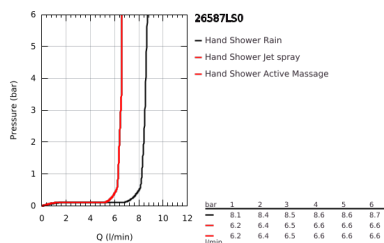

## 26 587 LS0 RAINSHOWER SMARTACTIVE 130 CUBE SHOWER RAIL SET 3 SPRAYS

### PRODUCT DESCRIPTION

- Colour: moon white
- hand shower Rainshower SmartActive 130 Cube (26 582)
- maximum flow rate (at 3 bar): 8.5 l/min
- spray plate moon white
- shower rail 900 mm
- wall holders made of metal
- shower hose Silverflex 1750 mm 1/2" x 1/2" (28 388)
- GROHE EasyReach tray
- GROHE EcoJoy - less water, perfect flow
- GROHE DreamSpray - perfect spray pattern
- GROHE LongLife finish
- GROHE FastFixation Plus adjustable distance between brackets for fixing to existing drilling holes
- GROHE TileFix adjustable depth on upper and lower bracket
- GROHE SpeedClean - effortless limescale removal
- Inner WaterGuide - inner insulation for surface protection
- TwistStop - to prevent hose from twisting