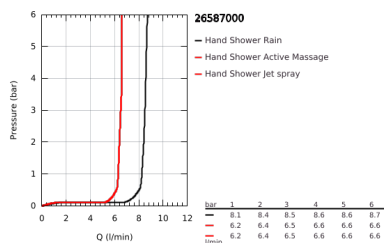

## 26 587 000 RAINSHOWER SMARTACTIVE 130 CUBE SHOWER RAIL SET 3 SPRAYS

### PRODUCT DESCRIPTION

- Colour: chrome
- hand shower Rainshower SmartActive 130 Cube (26 582)
- maximum flow rate (at 3 bar): 8.5 l/min
- shower rail 900 mm
- wall holders made of metal
- shower hose Silverflex 1750 mm 1/2" x 1/2" (28 388)
- GROHE EasyReach tray
- GROHE EcoJoy - less water, perfect flow
- GROHE DreamSpray - perfect spray pattern
- GROHE LongLife finish
- GROHE FastFixation Plus adjustable distance between brackets for fixing to existing drilling holes
- GROHE TileFix adjustable depth on upper and lower bracket
- GROHE SpeedClean - effortless limescale removal
- Inner WaterGuide - inner insulation for surface protection
- TwistStop - to prevent hose from twisting