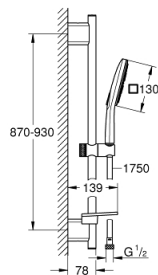

### PRODUCT DESCRIPTION

- Colour: chrome
- hand shower Rainshower SmartActive 130 Cube (26 582)
- maximum flow rate (at 3 bar): 8.5 l/min
- shower rail 900 mm
- wall holders made of metal
- shower hose Silverflex 1750 mm 1/2" x 1/2" (28 388)
- GROHE EasyReach tray
- GROHE EcoJoy - less water, perfect flow
- GROHE DreamSpray - perfect spray pattern
- GROHE LongLife finish
- GROHE FastFixation Plus adjustable distance between brackets for fixing to existing drilling holes
- GROHE TileFix adjustable depth on upper and lower bracket
- GROHE SpeedClean - effortless limescale removal
- Inner WaterGuide - inner insulation for surface protection
- TwistStop - to prevent hose from twisting

26 587 000 **RAINSHOWER SMARTACTIVE 130 CUBE SHOWER RAIL SET 3 SPRAYS**

**SPARE PARTS**, March 2018 – now

- 1: Shower bar holder (Spare part-nr. 48425000)
- 2: Glider (Spare part-nr. 48424000)
- 3: Soap dish (Spare part-nr. 48426000)
- 4: Dirt strainer (Spare part-nr. 0700200M)