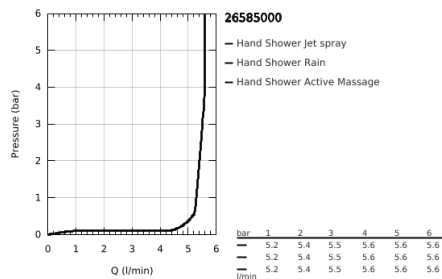

## 26 585 000 RAINSHOWER SMARTACTIVE 130 CUBE SHOWER RAIL SET 3 SPRAYS

### PRODUCT DESCRIPTION

- Colour: chrome
- hand shower Rainshower SmartActive 130 Cube (26 552)
- maximum flow rate (at 3 bar): 5.5 l/min
- shower rail 600 mm
- wall holders made of metal
- Rotaflex Metal Long-Life TwistStop shower hose 1750 mm (28 025)
- GROHE EasyReach tray
- GROHE EcoJoy - less water, perfect flow
- GROHE DreamSpray - perfect spray pattern
- GROHE LongLife finish
- GROHE FastFixation Plus adjustable distance between brackets for fixing to existing drilling holes
- GROHE TileFix adjustable depth on upper and lower bracket
- GROHE SpeedClean - effortless limescale removal
- Inner WaterGuide - inner insulation for surface protection
- TwistStop - to prevent hose from twisting
- suitable for instantaneous heater