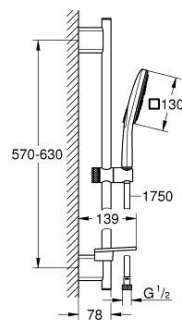

### PRODUCT DESCRIPTION

- Colour: chrome
- hand shower Rainshower SmartActive 130 Cube (26 552)
- maximum flow rate (at 3 bar): 5.5 l/min
- shower rail 600 mm
- wall holders made of metal
- Rotaflex Metal Long-Life TwistStop shower hose 1750 mm (28 025)
- GROHE EasyReach tray
- GROHE EcoJoy - less water, perfect flow
- GROHE DreamSpray - perfect spray pattern
- GROHE LongLife finish
- GROHE FastFixation Plus adjustable distance between brackets for fixing to existing drilling holes
- GROHE TileFix adjustable depth on upper and lower bracket
- GROHE SpeedClean - effortless limescale removal
- Inner WaterGuide - inner insulation for surface protection
- TwistStop - to prevent hose from twisting
- suitable for instantaneous heater

26 585 000 **RAINSHOWER SMARTACTIVE 130 CUBE SHOWER RAIL SET 3 SPRAYS**

**SPARE PARTS**, March 2018 – now

- 1: Shower bar holder (Spare part-nr. 48425000)
- 2: Glider (Spare part-nr. 48424000)
- 3: Soap dish (Spare part-nr. 48426000)
- 4: Dirt strainer (Spare part-nr. 0700200M)