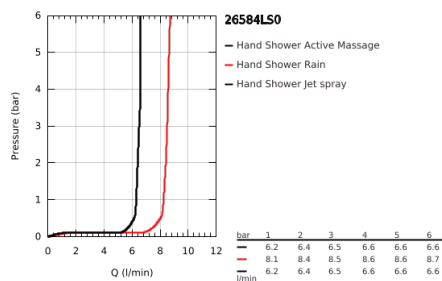

## 26 584 LS0 RAINSHOWER SMARTACTIVE 130 CUBE SHOWER RAIL SET 3 SPRAYS

### PRODUCT DESCRIPTION

- Colour: moon white
- hand shower Rainshower SmartActive 130 Cube (26 582)
- maximum flow rate (at 3 bar): 8.5 l/min
- spray plate moon white
- shower rail 600 mm
- wall holders made of metal
- shower hose Silverflex 1750 mm 1/2" x 1/2" (28 388)
- GROHE EasyReach tray
- GROHE EcoJoy - less water, perfect flow
- GROHE DreamSpray - perfect spray pattern
- GROHE LongLife finish
- GROHE FastFixation Plus adjustable distance between brackets for fixing to existing drilling holes
- GROHE TileFix adjustable depth on upper and lower bracket
- GROHE SpeedClean - effortless limescale removal
- Inner WaterGuide - inner insulation for surface protection
- TwistStop - to prevent hose from twisting