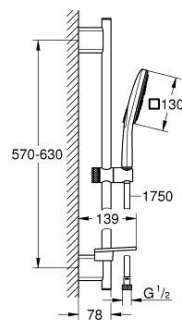

## 26 584 LS0 RAINSHOWER SMARTACTIVE 130 CUBE SHOWER RAIL SET 3 SPRAYS

### PRODUCT DESCRIPTION

- Colour: moon white
- hand shower Rainshower SmartActive 130 Cube (26 582)
- maximum flow rate (at 3 bar): 8.5 l/min
- spray plate moon white
- shower rail 600 mm
- wall holders made of metal
- shower hose Silverflex 1750 mm 1/2" x 1/2" (28 388)
- GROHE EasyReach tray
- GROHE EcoJoy - less water, perfect flow
- GROHE DreamSpray - perfect spray pattern
- GROHE LongLife finish
- GROHE FastFixation Plus adjustable distance between brackets for fixing to existing drilling holes
- GROHE TileFix adjustable depth on upper and lower bracket
- GROHE SpeedClean - effortless limescale removal
- Inner WaterGuide - inner insulation for surface protection
- TwistStop - to prevent hose from twisting

### SPARE PARTS, March 2018 – now

- 1: Shower bar holder (Spare part-nr. 48425000)
- 2: Glider (Spare part-nr. 48424000)
- 3: Soap dish (Spare part-nr. 48426000)
- 4: Dirt strainer (Spare part-nr. 0700200M)