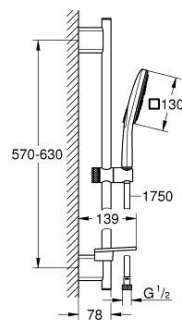

26 584 000 RAINSHOWER SMARTACTIVE 130 CUBE SHOWER RAIL SET 3 SPRAYS

PRODUCT DESCRIPTION

- Colour: chrome
- hand shower Rainshower SmartActive 130 Cube (26 582)
- maximum flow rate (at 3 bar): 8.5 l/min
- shower rail 600 mm
- wall holders made of metal
- shower hose Silverflex 1750 mm 1/2" x 1/2" (28 388)
- GROHE EasyReach tray
- GROHE EcoJoy - less water, perfect flow
- GROHE DreamSpray - perfect spray pattern
- GROHE LongLife finish
- GROHE FastFixation Plus adjustable distance between brackets for fixing to existing drilling holes
- GROHE TileFix adjustable depth on upper and lower bracket
- GROHE SpeedClean - effortless limescale removal
- Inner WaterGuide - inner insulation for surface protection
- TwistStop - to prevent hose from twisting

26 584 000 **RAINSHOWER SMARTACTIVE 130 CUBE SHOWER RAIL SET 3 SPRAYS**

SPARE PARTS, March 2018 – now

- 1: Shower bar holder (Spare part-nr. 48425000)
- 2: Glider (Spare part-nr. 48424000)
- 3: Soap dish (Spare part-nr. 48426000)
- 4: Dirt strainer (Spare part-nr. 0700200M)