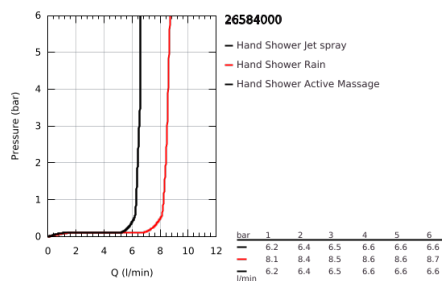

26 584 000 RAINSHOWER SMARTACTIVE 130 CUBE SHOWER RAIL SET 3 SPRAYS

PRODUCT DESCRIPTION

- Colour: chrome
- hand shower Rainshower SmartActive 130 Cube (26 582)
- maximum flow rate (at 3 bar): 8.5 l/min
- shower rail 600 mm
- wall holders made of metal
- shower hose Silverflex 1750 mm 1/2" x 1/2" (28 388)
- GROHE EasyReach tray
- GROHE EcoJoy - less water, perfect flow
- GROHE DreamSpray - perfect spray pattern
- GROHE LongLife finish
- GROHE FastFixation Plus adjustable distance between brackets for fixing to existing drilling holes
- GROHE TileFix adjustable depth on upper and lower bracket
- GROHE SpeedClean - effortless limescale removal
- Inner WaterGuide - inner insulation for surface protection
- TwistStop - to prevent hose from twisting

26 584 000 **RAINSHOWER SMARTACTIVE 130 CUBE SHOWER RAIL SET 3 SPRAYS**

SPARE PARTS, March 2018 – now

- 1: Shower bar holder (Spare part-nr. 48425000)
- 2: Glider (Spare part-nr. 48424000)
- 3: Soap dish (Spare part-nr. 48426000)
- 4: Dirt strainer (Spare part-nr. 0700200M)