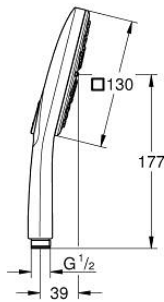

26 582 LS0 RAINSHOWER SMARTACTIVE 130 CUBE HAND SHOWER 3 SPRAYS

PRODUCT DESCRIPTION

- Colour: moon white
- spray plate moon white
- spray patterns: Rain, Jet, ActiveMassage
- maximum flow rate (at 3 bar): 8.5 l/min
- GROHE EcoJoy - less water, perfect flow
- GROHE DreamSpray - perfect spray pattern
- GROHE SmartTip showering spray selection via push of a ring
- GROHE LongLife finish
- GROHE SpeedClean - effortless limescale removal
- Inner WaterGuide - inner insulation for surface protection
- universal mounting system, fitting all standard shower hoses

26 582 LS0 RAINSHOWER SMARTACTIVE 130 CUBE HAND SHOWER 3 SPRAYS

SPARE PARTS, March 2018 – now

1: Dirt strainer (Spare part-nr. 0700200M)