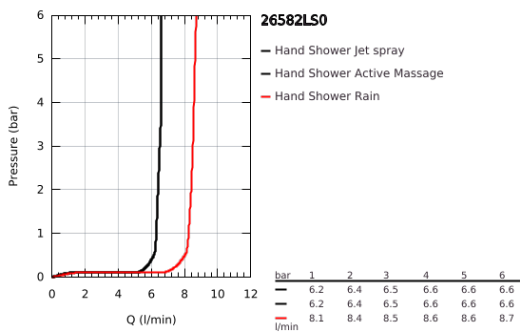

26 582 LS0 RAINSHOWER SMARTACTIVE 130 CUBE HAND SHOWER 3 SPRAYS

PRODUCT DESCRIPTION

- Colour: moon white
- spray plate moon white
- spray patterns: Rain, Jet, ActiveMassage
- maximum flow rate (at 3 bar): 8.5 l/min
- GROHE EcoJoy - less water, perfect flow
- GROHE DreamSpray - perfect spray pattern
- GROHE SmartTip showering spray selection via push of a ring
- GROHE LongLife finish
- GROHE SpeedClean - effortless limescale removal
- Inner WaterGuide - inner insulation for surface protection
- universal mounting system, fitting all standard shower hoses

26 582 LS0 RAINSHOWER SMARTACTIVE 130 CUBE HAND SHOWER 3 SPRAYS

SPARE PARTS, March 2018 – now

1: Dirt strainer (Spare part-nr. 0700200M)