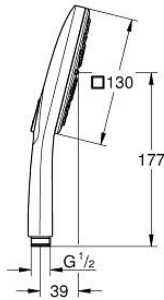

### PRODUCT DESCRIPTION

- Colour: brushed cool sunrise
- spray plate in corresponding colour
- spray patterns: Rain, Jet, ActiveMassage
- maximum flow rate (at 3 bar): 8.5 l/min
- GROHE EcoJoy - less water, perfect flow
- GROHE DreamSpray - perfect spray pattern
- GROHE SmartTip showering spray selection via push of a ring
- GROHE LongLife finish
- GROHE SpeedClean - effortless limescale removal
- Inner WaterGuide - inner insulation for surface protection
- universal mounting system, fitting all standard shower hoses