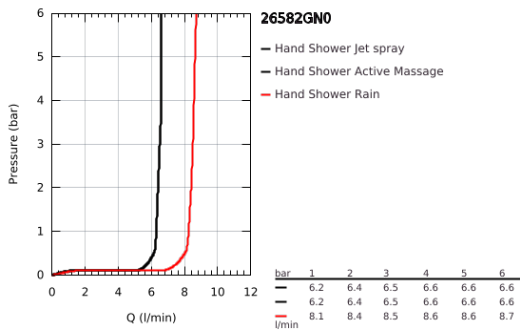

## 26 582 GN0 RAINSHOWER SMARTACTIVE 130 CUBE HAND SHOWER 3 SPRAYS

### PRODUCT DESCRIPTION

- Colour: brushed cool sunrise
- spray plate in corresponding colour
- spray patterns: Rain, Jet, ActiveMassage
- maximum flow rate (at 3 bar): 8.5 l/min
- GROHE EcoJoy - less water, perfect flow
- GROHE DreamSpray - perfect spray pattern
- GROHE SmartTip showering spray selection via push of a ring
- GROHE LongLife finish
- GROHE SpeedClean - effortless limescale removal
- Inner WaterGuide - inner insulation for surface protection
- universal mounting system, fitting all standard shower hoses