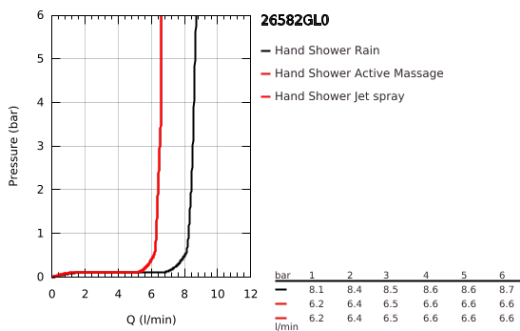

## 26 582 GL0 RAINSHOWER SMARTACTIVE 130 CUBE HAND SHOWER 3 SPRAYS

### PRODUCT DESCRIPTION

- Colour: cool sunrise
- spray plate in corresponding colour
- spray patterns: Rain, Jet, ActiveMassage
- maximum flow rate (at 3 bar): 8.5 l/min
- GROHE EcoJoy - less water, perfect flow
- GROHE DreamSpray - perfect spray pattern
- GROHE SmartTip showering spray selection via push of a ring
- GROHE LongLife finish
- GROHE SpeedClean - effortless limescale removal
- Inner WaterGuide - inner insulation for surface protection
- universal mounting system, fitting all standard shower hoses
- suitable for instantaneous heater