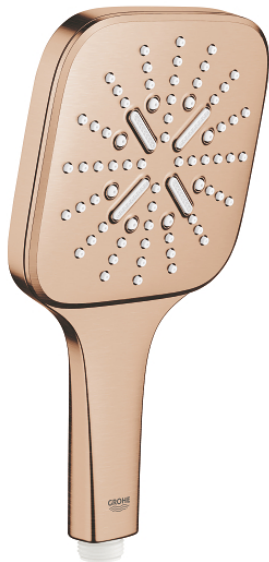

26 582 DL0 RAINSHOWER SMARTACTIVE 130 CUBE HAND SHOWER 3 SPRAYS

PRODUCT DESCRIPTION

- Colour: brushed warm sunset
- spray plate in corresponding colour
- spray patterns: Rain, Jet, ActiveMassage
- maximum flow rate (at 3 bar): 8.5 l/min
- GROHE EcoJoy - less water, perfect flow
- GROHE DreamSpray - perfect spray pattern
- GROHE SmartTip showering spray selection via push of a ring
- GROHE LongLife finish
- GROHE SpeedClean - effortless limescale removal
- Inner WaterGuide - inner insulation for surface protection
- universal mounting system, fitting all standard shower hoses

26 582 DL0 RAINSHOWER SMARTACTIVE 130 CUBE HAND SHOWER 3 SPRAYS

SPARE PARTS, September 2018 – now

1: Dirt strainer (Spare part-nr. 0700200M)