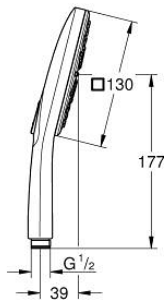

26 582 DL0 RAINSHOWER SMARTACTIVE 130 CUBE HAND SHOWER 3 SPRAYS

PRODUCT DESCRIPTION

- Colour: brushed warm sunset
- spray plate in corresponding colour
- spray patterns: Rain, Jet, ActiveMassage
- maximum flow rate (at 3 bar): 8.5 l/min
- GROHE EcoJoy - less water, perfect flow
- GROHE DreamSpray - perfect spray pattern
- GROHE SmartTip showering spray selection via push of a ring
- GROHE LongLife finish
- GROHE SpeedClean - effortless limescale removal
- Inner WaterGuide - inner insulation for surface protection
- universal mounting system, fitting all standard shower hoses

26 582 DL0 RAINSHOWER SMARTACTIVE 130 CUBE HAND SHOWER 3 SPRAYS

SPARE PARTS, September 2018 – now

1: Dirt strainer (Spare part-nr. 0700200M)