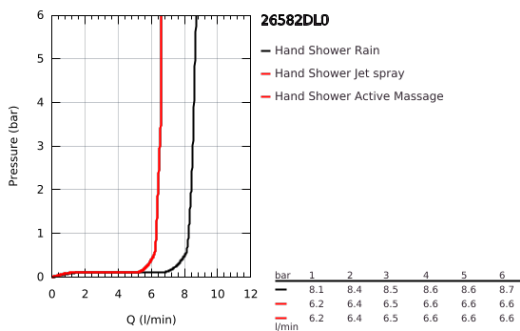

26 582 DL0 RAINSHOWER SMARTACTIVE 130 CUBE HAND SHOWER 3 SPRAYS

PRODUCT DESCRIPTION

- Colour: brushed warm sunset
- spray plate in corresponding colour
- spray patterns: Rain, Jet, ActiveMassage
- maximum flow rate (at 3 bar): 8.5 l/min
- GROHE EcoJoy - less water, perfect flow
- GROHE DreamSpray - perfect spray pattern
- GROHE SmartTip showering spray selection via push of a ring
- GROHE LongLife finish
- GROHE SpeedClean - effortless limescale removal
- Inner WaterGuide - inner insulation for surface protection
- universal mounting system, fitting all standard shower hoses

26 582 DL0 RAINSHOWER SMARTACTIVE 130 CUBE HAND SHOWER 3 SPRAYS

SPARE PARTS, September 2018 – now

1: Dirt strainer (Spare part-nr. 0700200M)