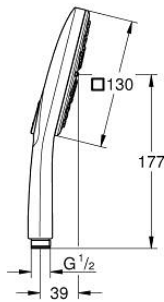

26 582 DC0 RAINSHOWER SMARTACTIVE 130 CUBE HAND SHOWER 3 SPRAYS

PRODUCT DESCRIPTION

- Colour: supersteel
- spray plate in corresponding colour
- spray patterns: Rain, Jet, ActiveMassage
- maximum flow rate (at 3 bar): 8.5 l/min
- GROHE EcoJoy - less water, perfect flow
- GROHE DreamSpray - perfect spray pattern
- GROHE SmartTip showering spray selection via push of a ring
- GROHE LongLife finish
- GROHE SpeedClean - effortless limescale removal
- Inner WaterGuide - inner insulation for surface protection
- universal mounting system, fitting all standard shower hoses

26 582 DC0 RAINSHOWER SMARTACTIVE 130 CUBE HAND SHOWER 3 SPRAYS

SPARE PARTS, July 2018 – now

1: Dirt strainer (Spare part-nr. 0700200M)