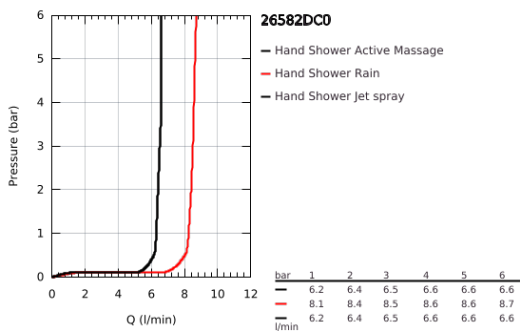

26 582 DC0 RAINSHOWER SMARTACTIVE 130 CUBE HAND SHOWER 3 SPRAYS

PRODUCT DESCRIPTION

- Colour: supersteel
- spray plate in corresponding colour
- spray patterns: Rain, Jet, ActiveMassage
- maximum flow rate (at 3 bar): 8.5 l/min
- GROHE EcoJoy - less water, perfect flow
- GROHE DreamSpray - perfect spray pattern
- GROHE SmartTip showering spray selection via push of a ring
- GROHE LongLife finish
- GROHE SpeedClean - effortless limescale removal
- Inner WaterGuide - inner insulation for surface protection
- universal mounting system, fitting all standard shower hoses

26 582 DC0 RAINSHOWER SMARTACTIVE 130 CUBE HAND SHOWER 3 SPRAYS

SPARE PARTS, July 2018 – now

1: Dirt strainer (Spare part-nr. 0700200M)