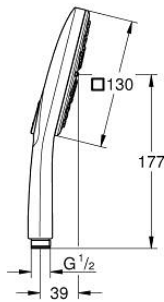

### PRODUCT DESCRIPTION

- Colour: warm sunset
- spray plate in corresponding colour
- spray patterns: Rain, Jet, ActiveMassage
- maximum flow rate (at 3 bar): 8.5 l/min
- GROHE EcoJoy - less water, perfect flow
- GROHE DreamSpray - perfect spray pattern
- GROHE SmartTip showering spray selection via push of a ring
- GROHE LongLife finish
- GROHE SpeedClean - effortless limescale removal
- Inner WaterGuide - inner insulation for surface protection
- universal mounting system, fitting all standard shower hoses
- suitable for instantaneous heater

## 26 582 DA0 RAINSHOWER SMARTACTIVE 130 CUBE HAND SHOWER 3 SPRAYS

**SPARE PARTS**, September 2018 – now

1: Dirt strainer (Spare part-nr. 0700200M)