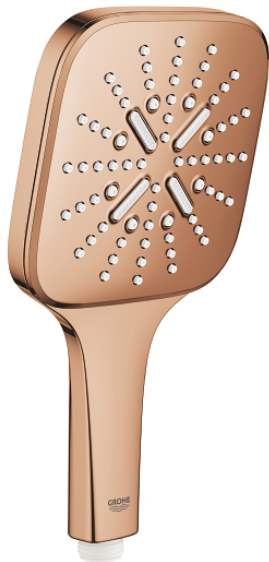

## 26 582 DA0 RAINSHOWER SMARTACTIVE 130 CUBE HAND SHOWER 3 SPRAYS

### PRODUCT DESCRIPTION

- Colour: warm sunset
- spray plate in corresponding colour
- spray patterns: Rain, Jet, ActiveMassage
- maximum flow rate (at 3 bar): 8.5 l/min
- GROHE EcoJoy - less water, perfect flow
- GROHE DreamSpray - perfect spray pattern
- GROHE SmartTip showering spray selection via push of a ring
- GROHE LongLife finish
- GROHE SpeedClean - effortless limescale removal
- Inner WaterGuide - inner insulation for surface protection
- universal mounting system, fitting all standard shower hoses
- suitable for instantaneous heater

## 26 582 DA0 RAINSHOWER SMARTACTIVE 130 CUBE HAND SHOWER 3 SPRAYS

**SPARE PARTS**, September 2018 – now

1: Dirt strainer (Spare part-nr. 0700200M)