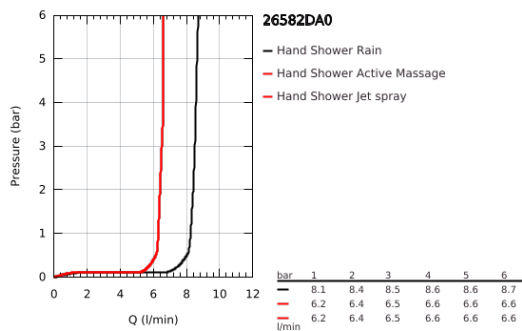

## 26 582 DA0 RAINSHOWER SMARTACTIVE 130 CUBE HAND SHOWER 3 SPRAYS

### PRODUCT DESCRIPTION

- Colour: warm sunset
- spray plate in corresponding colour
- spray patterns: Rain, Jet, ActiveMassage
- maximum flow rate (at 3 bar): 8.5 l/min
- GROHE EcoJoy - less water, perfect flow
- GROHE DreamSpray - perfect spray pattern
- GROHE SmartTip showering spray selection via push of a ring
- GROHE LongLife finish
- GROHE SpeedClean - effortless limescale removal
- Inner WaterGuide - inner insulation for surface protection
- universal mounting system, fitting all standard shower hoses
- suitable for instantaneous heater