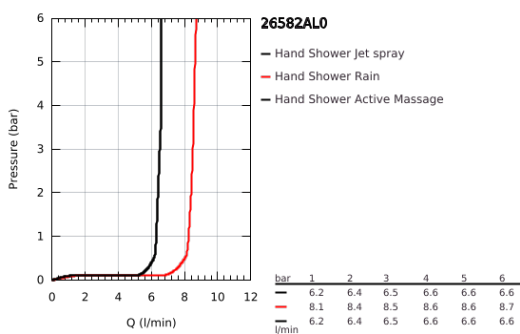

26 582 AL0 RAINSHOWER SMARTACTIVE 130 CUBE HAND SHOWER 3 SPRAYS

PRODUCT DESCRIPTION

- Colour: brushed hard graphite
- spray plate in corresponding colour
- spray patterns: Rain, Jet, ActiveMassage
- maximum flow rate (at 3 bar): 8.5 l/min
- GROHE EcoJoy - less water, perfect flow
- GROHE DreamSpray - perfect spray pattern
- GROHE SmartTip showering spray selection via push of a ring
- GROHE LongLife finish
- GROHE SpeedClean - effortless limescale removal
- Inner WaterGuide - inner insulation for surface protection
- universal mounting system, fitting all standard shower hoses

26 582 AL0 RAINSHOWER SMARTACTIVE 130 CUBE HAND SHOWER 3 SPRAYS

SPARE PARTS, September 2018 – now

1: Dirt strainer (Spare part-nr. 0700200M)