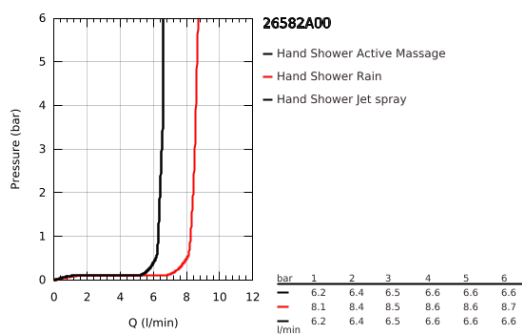

## 26 582 A00 RAINSHOWER SMARTACTIVE 130 CUBE HAND SHOWER 3 SPRAYS

### PRODUCT DESCRIPTION

- Colour: hard graphite
- spray plate in corresponding colour
- spray patterns: Rain, Jet, ActiveMassage
- maximum flow rate (at 3 bar): 8.5 l/min
- GROHE EcoJoy - less water, perfect flow
- GROHE DreamSpray - perfect spray pattern
- GROHE SmartTip showering spray selection via push of a ring
- GROHE LongLife finish
- GROHE SpeedClean - effortless limescale removal
- Inner WaterGuide - inner insulation for surface protection
- universal mounting system, fitting all standard shower hoses