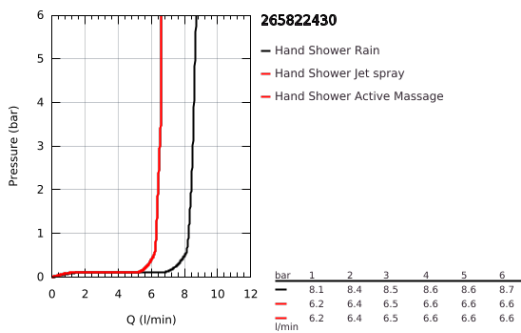

26 582 243 0 **RAINSHOWER SMARTACTIVE 130 CUBE HAND SHOWER 3 SPRAYS**

PRODUCT DESCRIPTION

- Colour: matte black
- spray plate in corresponding colour
- spray patterns: Rain, Jet, ActiveMassage
- maximum flow rate (at 3 bar): 8.5 l/min
- GROHE EcoJoy - less water, perfect flow
- GROHE DreamSpray - perfect spray pattern
- GROHE SmartTip showering spray selection via push of a ring
- GROHE SpeedClean - effortless limescale removal
- Inner WaterGuide - inner insulation for surface protection
- universal mounting system, fitting all standard shower hoses

26 582 243 0 **RAINSHOWER SMARTACTIVE 130 CUBE HAND SHOWER 3 SPRAYS**

SPARE PARTS, May 2024 – now

1: Dirt strainer (Spare part-nr. 0700200M)