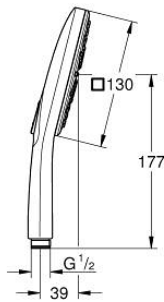

26 582 243 0 **RAINSHOWER SMARTACTIVE 130 CUBE HAND SHOWER 3 SPRAYS**

PRODUCT DESCRIPTION

- Colour: matte black
- spray plate in corresponding colour
- spray patterns: Rain, Jet, ActiveMassage
- maximum flow rate (at 3 bar): 8.5 l/min
- GROHE EcoJoy - less water, perfect flow
- GROHE DreamSpray - perfect spray pattern
- GROHE SmartTip showering spray selection via push of a ring
- GROHE SpeedClean - effortless limescale removal
- Inner WaterGuide - inner insulation for surface protection
- universal mounting system, fitting all standard shower hoses

26 582 243 0 **RAINSHOWER SMARTACTIVE 130 CUBE HAND SHOWER 3 SPRAYS**

SPARE PARTS, May 2024 – now

1: Dirt strainer (Spare part-nr. 0700200M)