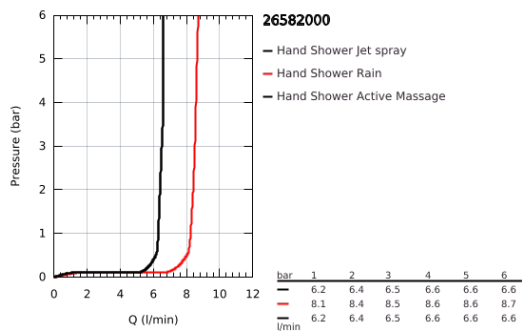

26 582 000 RAINSHOWER SMARTACTIVE 130 CUBE HAND SHOWER 3 SPRAYS

PRODUCT DESCRIPTION

- Colour: chrome
- spray plate in corresponding colour
- spray patterns: Rain, Jet, ActiveMassage
- maximum flow rate (at 3 bar): 8.5 l/min
- GROHE EcoJoy - less water, perfect flow
- GROHE DreamSpray - perfect spray pattern
- GROHE SmartTip showering spray selection via push of a ring
- GROHE LongLife finish
- GROHE SpeedClean - effortless limescale removal
- Inner WaterGuide - inner insulation for surface protection
- universal mounting system, fitting all standard shower hoses

26 582 000 **RAINSHOWER SMARTACTIVE 130 CUBE HAND SHOWER 3 SPRAYS**

SPARE PARTS, March 2018 – now

1: Dirt strainer (Spare part-nr. 0700200M)