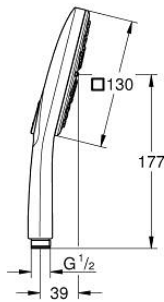

26 582 000 RAINSHOWER SMARTACTIVE 130 CUBE HAND SHOWER 3 SPRAYS

PRODUCT DESCRIPTION

- Colour: chrome
- spray plate in corresponding colour
- spray patterns: Rain, Jet, ActiveMassage
- maximum flow rate (at 3 bar): 8.5 l/min
- GROHE EcoJoy - less water, perfect flow
- GROHE DreamSpray - perfect spray pattern
- GROHE SmartTip showering spray selection via push of a ring
- GROHE LongLife finish
- GROHE SpeedClean - effortless limescale removal
- Inner WaterGuide - inner insulation for surface protection
- universal mounting system, fitting all standard shower hoses

26 582 000 **RAINSHOWER SMARTACTIVE 130 CUBE HAND SHOWER 3 SPRAYS**

SPARE PARTS, March 2018 – now

1: Dirt strainer (Spare part-nr. 0700200M)