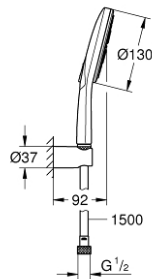

26 581 LS0 RAINSHOWER SMARTACTIVE 130 WALL HOLDER SET 3 SPRAYS

PRODUCT DESCRIPTION

- Colour: moon white
- hand shower Rainshower SmartActive 130 (26 574)
- maximum flow rate (at 3 bar): 8.5 l/min
- spray plate moon white
- wall shower holder (27 056)
- Silverflex shower hose 1500 mm 1/2" x 1/2" (28 364)
- GROHE EcoJoy - less water, perfect flow
- GROHE DreamSpray - perfect spray pattern
- GROHE LongLife finish
- GROHE SpeedClean - effortless limescale removal
- Inner WaterGuide - inner insulation for surface protection
- TwistStop - to prevent hose from twisting

26 581 LS0 RAINSHOWER SMARTACTIVE 130 WALL HOLDER SET 3 SPRAYS

SPARE PARTS, March 2018 – now

1: Dirt strainer (Spare part-nr. 0700200M)