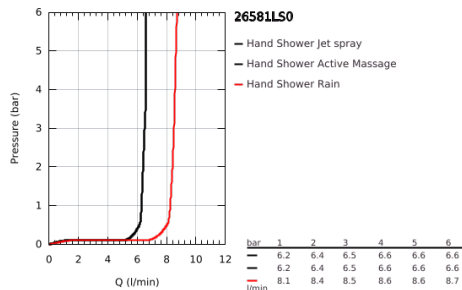

26 581 LS0 RAINSHOWER SMARTACTIVE 130 WALL HOLDER SET 3 SPRAYS

PRODUCT DESCRIPTION

- Colour: moon white
- hand shower Rainshower SmartActive 130 (26 574)
- maximum flow rate (at 3 bar): 8.5 l/min
- spray plate moon white
- wall shower holder (27 056)
- Silverflex shower hose 1500 mm 1/2" x 1/2" (28 364)
- GROHE EcoJoy - less water, perfect flow
- GROHE DreamSpray - perfect spray pattern
- GROHE LongLife finish
- GROHE SpeedClean - effortless limescale removal
- Inner WaterGuide - inner insulation for surface protection
- TwistStop - to prevent hose from twisting