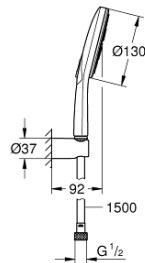

26 581 000 RAINSHOWER SMARTACTIVE 130 WALL HOLDER SET 3 SPRAYS

PRODUCT DESCRIPTION

- Colour: chrome
- hand shower Rainshower SmartActive 130 (26 574)
- maximum flow rate (at 3 bar): 8.5 l/min
- wall shower holder (27 056)
- Silverflex shower hose 1500 mm 1/2" x 1/2" (28 364)
- GROHE EcoJoy - less water, perfect flow
- GROHE DreamSpray - perfect spray pattern
- GROHE LongLife finish
- GROHE SpeedClean - effortless limescale removal
- Inner WaterGuide - inner insulation for surface protection
- TwistStop - to prevent hose from twisting