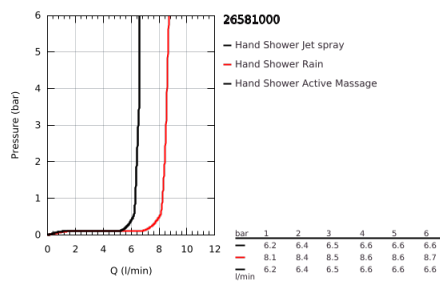

26 581 000 RAINSHOWER SMARTACTIVE 130 WALL HOLDER SET 3 SPRAYS

PRODUCT DESCRIPTION

- Colour: chrome
- hand shower Rainshower SmartActive 130 (26 574)
- maximum flow rate (at 3 bar): 8.5 l/min
- wall shower holder (27 056)
- Silverflex shower hose 1500 mm 1/2" x 1/2" (28 364)
- GROHE EcoJoy - less water, perfect flow
- GROHE DreamSpray - perfect spray pattern
- GROHE LongLife finish
- GROHE SpeedClean - effortless limescale removal
- Inner WaterGuide - inner insulation for surface protection
- TwistStop - to prevent hose from twisting