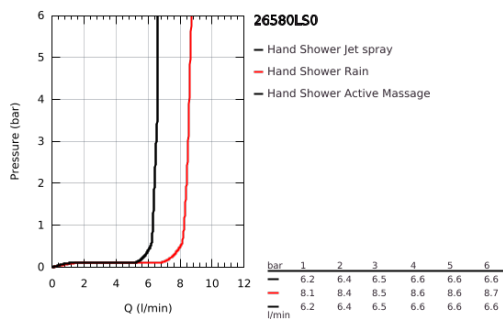

26 580 LS0 RAINSHOWER SMARTACTIVE 130 WALL HOLDER SET 3 SPRAYS

PRODUCT DESCRIPTION

- Colour: moon white
- hand shower Rainshower SmartActive 130 (26 574)
- maximum flow rate (at 3 bar): 8.5 l/min
- wall shower holder, adjustable (27 055)
- Silverflex shower hose 1500 mm 1/2" x 1/2" (28 364)
- GROHE EcoJoy - less water, perfect flow
- GROHE DreamSpray - perfect spray pattern
- GROHE LongLife finish
- GROHE SpeedClean - effortless limescale removal
- Inner WaterGuide - inner insulation for surface protection
- TwistStop - to prevent hose from twisting
- spray plate moon white