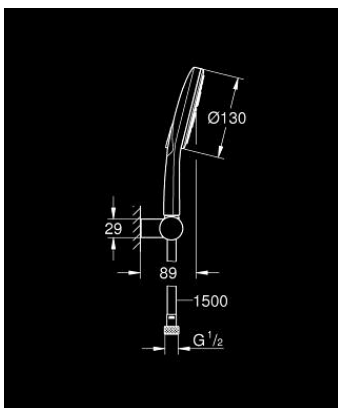

26 580 LS0 RAINSHOWER SMARTACTIVE 130 WALL HOLDER SET 3 SPRAYS

PRODUCT DESCRIPTION

- Colour: moon white
- hand shower Rainshower SmartActive 130 (26 574)
- maximum flow rate (at 3 bar): 8.5 l/min
- wall shower holder, adjustable (27 055)
- Silverflex shower hose 1500 mm 1/2" x 1/2" (28 364)
- GROHE EcoJoy - less water, perfect flow
- GROHE DreamSpray - perfect spray pattern
- GROHE LongLife finish
- GROHE SpeedClean - effortless limescale removal
- Inner WaterGuide - inner insulation for surface protection
- TwistStop - to prevent hose from twisting
- spray plate moon white

26 580 LS0 RAINSHOWER SMARTACTIVE 130 WALL HOLDER SET 3 SPRAYS

SPARE PARTS, March 2018 – now

1: Dirt strainer (Spare part-nr. 0700200M)