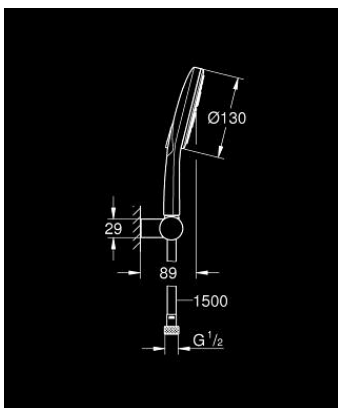

26 580 000 RAINSHOWER SMARTACTIVE 130 WALL HOLDER SET 3 SPRAYS

PRODUCT DESCRIPTION

- Colour: chrome
- hand shower Rainshower SmartActive 130 (26 574)
- maximum flow rate (at 3 bar): 8.5 l/min
- wall shower holder, adjustable (27 055)
- Silverflex shower hose 1500 mm 1/2" x 1/2" (28 364)
- GROHE EcoJoy - less water, perfect flow
- GROHE DreamSpray - perfect spray pattern
- GROHE LongLife finish
- GROHE SpeedClean - effortless limescale removal
- Inner WaterGuide - inner insulation for surface protection
- TwistStop - to prevent hose from twisting

26 580 000 **RAINSHOWER SMARTACTIVE 130 WALL HOLDER SET 3 SPRAYS**

SPARE PARTS, March 2018 – now

1: Dirt strainer (Spare part-nr. 0700200M)