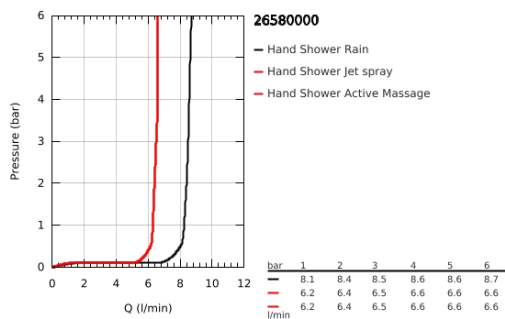

26 580 000 RAINSHOWER SMARTACTIVE 130 WALL HOLDER SET 3 SPRAYS

PRODUCT DESCRIPTION

- Colour: chrome
- hand shower Rainshower SmartActive 130 (26 574)
- maximum flow rate (at 3 bar): 8.5 l/min
- wall shower holder, adjustable (27 055)
- Silverflex shower hose 1500 mm 1/2" x 1/2" (28 364)
- GROHE EcoJoy - less water, perfect flow
- GROHE DreamSpray - perfect spray pattern
- GROHE LongLife finish
- GROHE SpeedClean - effortless limescale removal
- Inner WaterGuide - inner insulation for surface protection
- TwistStop - to prevent hose from twisting