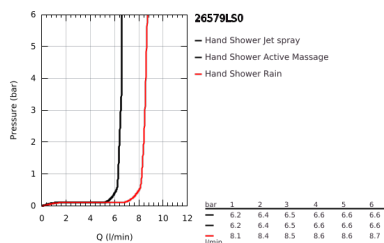

## 26 579 LS0 RAINSHOWER SMARTACTIVE 130 SHOWER RAIL SET 3 SPRAYS

### PRODUCT DESCRIPTION

- Colour: moon white
- hand shower Rainshower SmartActive 130 (26 574)
- maximum flow rate (at 3 bar): 8.5 l/min
- spray plate moon white
- shower rail 900 mm
- wall holders made of metal
- shower hose Silverflex 1750 mm 1/2" x 1/2" (28 388)
- GROHE EasyReach tray
- GROHE EcoJoy - less water, perfect flow
- GROHE DreamSpray - perfect spray pattern
- GROHE LongLife finish
- GROHE FastFixation Plus adjustable distance between brackets for fixing to existing drilling holes
- GROHE TileFix adjustable depth on upper and lower bracket
- GROHE SpeedClean - effortless limescale removal
- Inner WaterGuide - inner insulation for surface protection
- TwistStop - to prevent hose from twisting