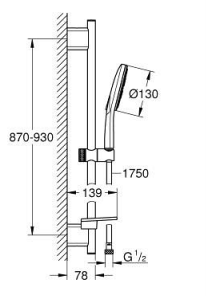

## 26 579 LS0 RAINSHOWER SMARTACTIVE 130 SHOWER RAIL SET 3 SPRAYS

### PRODUCT DESCRIPTION

- Colour: moon white
- hand shower Rainshower SmartActive 130 (26 574)
- maximum flow rate (at 3 bar): 8.5 l/min
- spray plate moon white
- shower rail 900 mm
- wall holders made of metal
- shower hose Silverflex 1750 mm 1/2" x 1/2" (28 388)
- GROHE EasyReach tray
- GROHE EcoJoy - less water, perfect flow
- GROHE DreamSpray - perfect spray pattern
- GROHE LongLife finish
- GROHE FastFixation Plus adjustable distance between brackets for fixing to existing drilling holes
- GROHE TileFix adjustable depth on upper and lower bracket
- GROHE SpeedClean - effortless limescale removal
- Inner WaterGuide - inner insulation for surface protection
- TwistStop - to prevent hose from twisting

### SPARE PARTS, March 2018 – now

- 1: Shower bar holder (Spare part-nr. 48425000)
- 2: Glider (Spare part-nr. 48424000)
- 3: Soap dish (Spare part-nr. 48426000)
- 4: Dirt strainer (Spare part-nr. 0700200M)