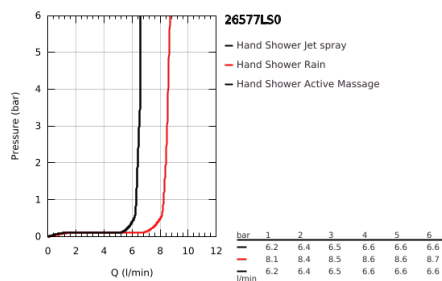

26 577 LS0 RAINSHOWER SMARTACTIVE 130 SHOWER RAIL SET 3 SPRAYS

PRODUCT DESCRIPTION

- Colour: moon white
- hand shower Rainshower SmartActive 130 (26 574)
- maximum flow rate (at 3 bar): 8.5 l/min
- spray plate moon white
- shower rail 600 mm
- wall holders made of metal
- shower hose Silverflex 1750 mm 1/2" x 1/2" (28 388)
- GROHE EasyReach tray
- GROHE EcoJoy - less water, perfect flow
- GROHE DreamSpray - perfect spray pattern
- GROHE LongLife finish
- GROHE FastFixation Plus adjustable distance between brackets for fixing to existing drilling holes
- GROHE TileFix adjustable depth on upper and lower bracket
- GROHE SpeedClean - effortless limescale removal
- Inner WaterGuide - inner insulation for surface protection
- TwistStop - to prevent hose from twisting

26 577 LS0 RAINSHOWER SMARTACTIVE 130 SHOWER RAIL SET 3 SPRAYS

SPARE PARTS, March 2018 – now

- 1: Shower bar holder (Spare part-nr. 48425000)
- 2: Glider (Spare part-nr. 48424000)
- 3: Soap dish (Spare part-nr. 48426000)
- 4: Dirt strainer (Spare part-nr. 0700200M)