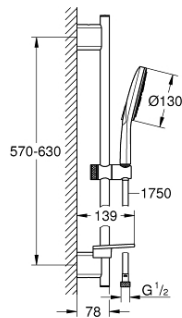

26 577 LS0 RAINSHOWER SMARTACTIVE 130 SHOWER RAIL SET 3 SPRAYS

PRODUCT DESCRIPTION

- Colour: moon white
- hand shower Rainshower SmartActive 130 (26 574)
- maximum flow rate (at 3 bar): 8.5 l/min
- spray plate moon white
- shower rail 600 mm
- wall holders made of metal
- shower hose Silverflex 1750 mm 1/2" x 1/2" (28 388)
- GROHE EasyReach tray
- GROHE EcoJoy - less water, perfect flow
- GROHE DreamSpray - perfect spray pattern
- GROHE LongLife finish
- GROHE FastFixation Plus adjustable distance between brackets for fixing to existing drilling holes
- GROHE TileFix adjustable depth on upper and lower bracket
- GROHE SpeedClean - effortless limescale removal
- Inner WaterGuide - inner insulation for surface protection
- TwistStop - to prevent hose from twisting

26 577 LS0 RAINSHOWER SMARTACTIVE 130 SHOWER RAIL SET 3 SPRAYS

SPARE PARTS, March 2018 – now

- 1: Shower bar holder (Spare part-nr. 48425000)
- 2: Glider (Spare part-nr. 48424000)
- 3: Soap dish (Spare part-nr. 48426000)
- 4: Dirt strainer (Spare part-nr. 0700200M)