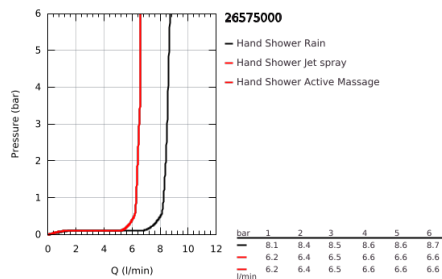

26 575 000 **RAINSHOWER SMARTACTIVE 130 SHOWER RAIL SET 3 SPRAYS**

PRODUCT DESCRIPTION

- Colour: chrome
- hand shower Rainshower SmartActive 130 (26 574)
- maximum flow rate (at 3 bar): 8.5 l/min
- shower rail 600 mm
- wall holders made of metal
- shower hose Silverflex 1750 mm 1/2" x 1/2" (28 388)
- GROHE EasyReach tray
- GROHE EcoJoy - less water, perfect flow
- GROHE DreamSpray - perfect spray pattern
- GROHE LongLife finish
- GROHE FastFixation Plus adjustable distance between brackets for fixing to existing drilling holes
- GROHE TileFix adjustable depth on upper and lower bracket
- GROHE SpeedClean - effortless limescale removal
- Inner WaterGuide - inner insulation for surface protection
- TwistStop - to prevent hose from twisting