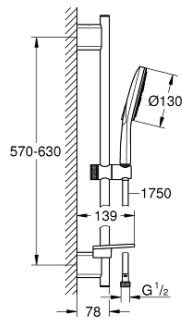

26 575 000 **RAINSHOWER SMARTACTIVE 130 SHOWER RAIL SET 3 SPRAYS**

PRODUCT DESCRIPTION

- Colour: chrome
- hand shower Rainshower SmartActive 130 (26 574)
- maximum flow rate (at 3 bar): 8.5 l/min
- shower rail 600 mm
- wall holders made of metal
- shower hose Silverflex 1750 mm 1/2" x 1/2" (28 388)
- GROHE EasyReach tray
- GROHE EcoJoy - less water, perfect flow
- GROHE DreamSpray - perfect spray pattern
- GROHE LongLife finish
- GROHE FastFixation Plus adjustable distance between brackets for fixing to existing drilling holes
- GROHE TileFix adjustable depth on upper and lower bracket
- GROHE SpeedClean - effortless limescale removal
- Inner WaterGuide - inner insulation for surface protection
- TwistStop - to prevent hose from twisting

26 575 000 **RAINSHOWER SMARTACTIVE 130 SHOWER RAIL SET 3 SPRAYS**

SPARE PARTS, March 2018 – now

- 1: Shower bar holder (Spare part-nr. 48425000)
- 2: Glider (Spare part-nr. 48424000)
- 3: Soap dish (Spare part-nr. 48426000)
- 4: Dirt strainer (Spare part-nr. 0700200M)