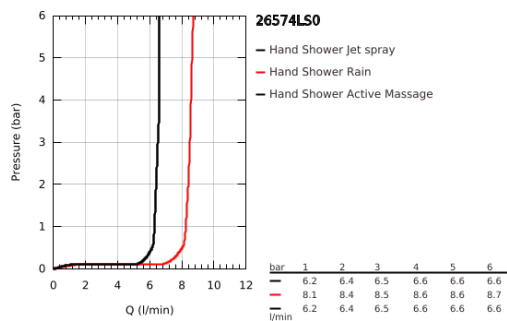

26 574 LS0 RAINSHOWER SMARTACTIVE 130 HAND SHOWER 3 SPRAYS

PRODUCT DESCRIPTION

- Colour: moon white
- spray plate moon white
- spray patterns: Rain, Jet, ActiveMassage
- maximum flow rate (at 3 bar): 8.5 l/min
- GROHE EcoJoy - less water, perfect flow
- GROHE DreamSpray - perfect spray pattern
- GROHE SmartTip showering spray selection via push of a ring
- GROHE LongLife finish
- GROHE SpeedClean - effortless limescale removal
- Inner WaterGuide - inner insulation for surface protection
- universal mounting system, fitting all standard shower hoses