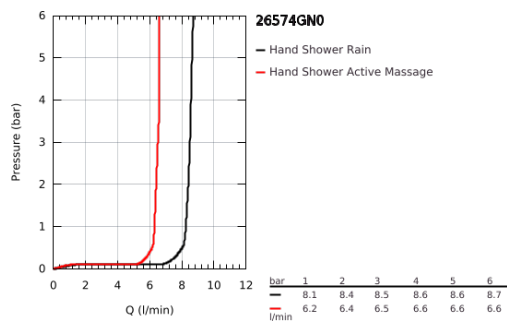

26 574 GN0 RAINSHOWER SMARTACTIVE 130 HAND SHOWER 3 SPRAYS

PRODUCT DESCRIPTION

- Colour: brushed cool sunrise
- spray plate in corresponding colour
- spray patterns: Rain, Jet, ActiveMassage
- maximum flow rate (at 3 bar): 8.5 l/min
- GROHE EcoJoy - less water, perfect flow
- GROHE DreamSpray - perfect spray pattern
- GROHE SmartTip showering spray selection via push of a ring
- GROHE LongLife finish
- GROHE SpeedClean - effortless limescale removal
- Inner WaterGuide - inner insulation for surface protection
- universal mounting system, fitting all standard shower hoses

26 574 GN0 **RAINSHOWER SMARTACTIVE 130 HAND SHOWER 3 SPRAYS**

SPARE PARTS, September 2018 – now

1: Dirt strainer (Spare part-nr. 0700200M)