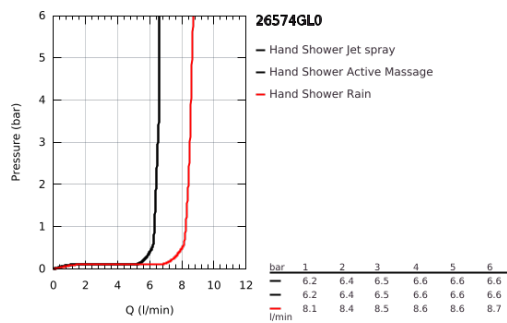

26 574 GL0 RAINSHOWER SMARTACTIVE 130 HAND SHOWER 3 SPRAYS

PRODUCT DESCRIPTION

- Colour: cool sunrise
- spray plate in corresponding colour
- spray patterns: Rain, Jet, ActiveMassage
- maximum flow rate (at 3 bar): 8.5 l/min
- GROHE EcoJoy - less water, perfect flow
- GROHE DreamSpray - perfect spray pattern
- GROHE SmartTip showering spray selection via push of a ring
- GROHE LongLife finish
- GROHE SpeedClean - effortless limescale removal
- Inner WaterGuide - inner insulation for surface protection
- universal mounting system, fitting all standard shower hoses

26 574 GL0 RAINSHOWER SMARTACTIVE 130 HAND SHOWER 3 SPRAYS

SPARE PARTS, September 2018 – now

1: Dirt strainer (Spare part-nr. 0700200M)