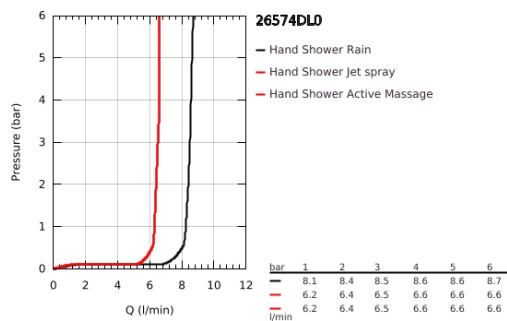

## 26 574 DL0 RAINSHOWER SMARTACTIVE 130 HAND SHOWER 3 SPRAYS

### PRODUCT DESCRIPTION

- Colour: brushed warm sunset
- spray plate in corresponding colour
- spray patterns: Rain, Jet, ActiveMassage
- maximum flow rate (at 3 bar): 8.5 l/min
- GROHE EcoJoy - less water, perfect flow
- GROHE DreamSpray - perfect spray pattern
- GROHE SmartTip showering spray selection via push of a ring
- GROHE LongLife finish
- GROHE SpeedClean - effortless limescale removal
- Inner WaterGuide - inner insulation for surface protection
- universal mounting system, fitting all standard shower hoses