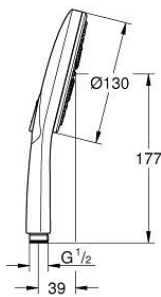

## 26 574 DL0 RAINSHOWER SMARTACTIVE 130 HAND SHOWER 3 SPRAYS

### PRODUCT DESCRIPTION

- Colour: brushed warm sunset
- spray plate in corresponding colour
- spray patterns: Rain, Jet, ActiveMassage
- maximum flow rate (at 3 bar): 8.5 l/min
- GROHE EcoJoy - less water, perfect flow
- GROHE DreamSpray - perfect spray pattern
- GROHE SmartTip showering spray selection via push of a ring
- GROHE LongLife finish
- GROHE SpeedClean - effortless limescale removal
- Inner WaterGuide - inner insulation for surface protection
- universal mounting system, fitting all standard shower hoses