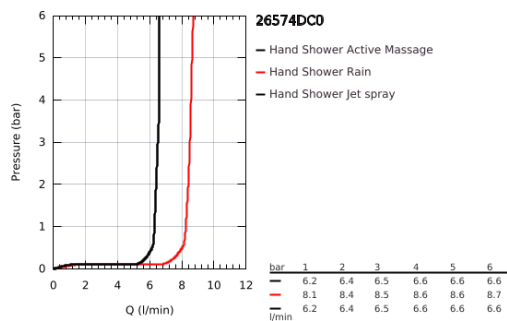

26 574 DC0 RAINSHOWER SMARTACTIVE 130 HAND SHOWER 3 SPRAYS

PRODUCT DESCRIPTION

- Colour: supersteel
- spray plate in corresponding colour
- spray patterns: Rain, Jet, ActiveMassage
- maximum flow rate (at 3 bar): 8.5 l/min
- GROHE EcoJoy - less water, perfect flow
- GROHE DreamSpray - perfect spray pattern
- GROHE SmartTip showering spray selection via push of a ring
- GROHE LongLife finish
- GROHE SpeedClean - effortless limescale removal
- Inner WaterGuide - inner insulation for surface protection
- universal mounting system, fitting all standard shower hoses